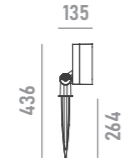

for $\Phi 67\text{-}325\text{mm}$ $T \geq 4$ poles

for $\Phi 168\text{-}268\text{mm}$ trees