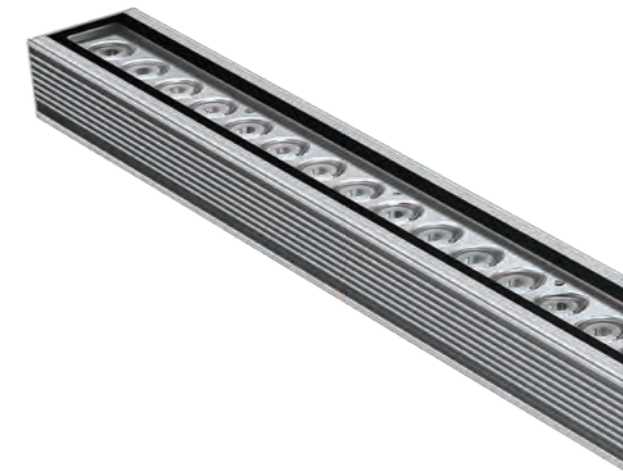

INSTALLATION:

- For outdoor installation on floor with bracket (standard)
- Adjustability on horizontal axis