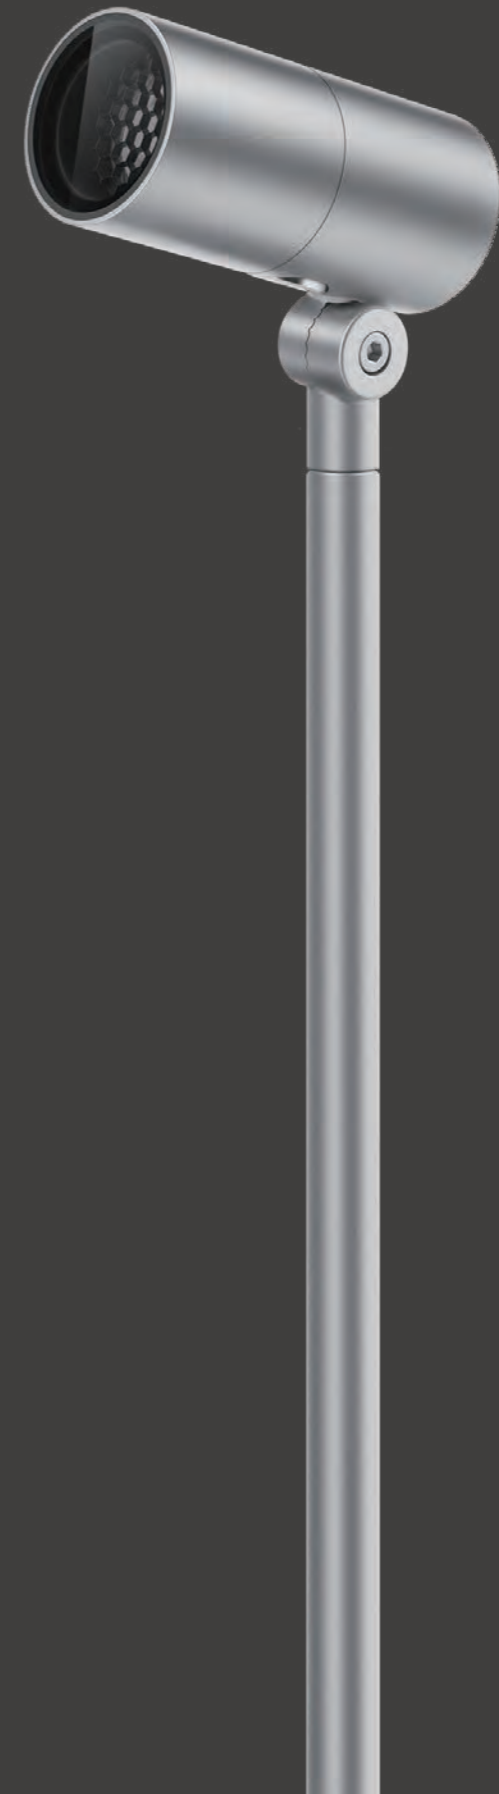

SERRA MINI

LED FLOODLIGHTS

SERRA MINI

LUMINAIRE:

- Die-cast aluminum body with excellent heat dissipation
- Fluorocarbon paint resistant to corrosion and weathering
- Shock resistant tempered glass cover for protection
- Automatic self-cleaning system
- Electrically neutral thermal path to ensure performance
- Complies with standards EN60598 and pertinent regulations

OPTICAL SYSTEM:

- Polycarbonate UV-resistant lenses
- Symmetrical light distributions
- Ultra spot, spot, narrow, medium, flood, wide flood and elliptic optics
- Optional anti-glare accessories for improved visual comfort

LIGHT COLOUR MANAGEMENT:

- High uniformity and colour consistency for outdoor façade lighting
- 4-in-1 LEDs available for colour mixing versions

INSTALLATION:

- For outdoor installation on floor, wall or ceiling with base (standard)
- Adjustability on both horizontal and vertical axes
- Optional accessories for multiple installation requirements