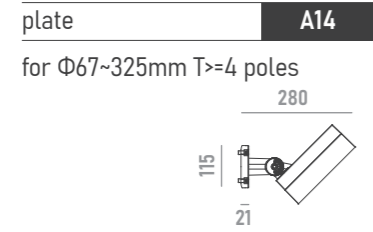

	anti-glare grille <b>A01</b> for models with optics <= 30°		honeycomb louvre <b>A02</b>
	anti-glare visor <b>A06</b>		U-bracket <b>A11</b>
	adapter <b>A12</b> for Ø48mm poles		clamp <b>A13</b> for Ø114mm poles