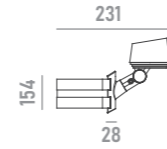

for Ø114mm poles

plate **A14**  
for  $\Phi 67\text{--}325\text{mm}$   $T \geq 4$  poles

spike **A16**

strap **A15**  
for  $\Phi 168\text{--}268\text{mm}$  trees

**QUICKINFO**

Floodlight 30W, 6 high-power LEDs  
ULTRA SPOT  
Input voltage AC100-240V  
Complete with built-in power supply