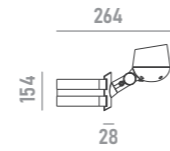

strap **A15**
for $\Phi 168\text{-}268\text{mm}$ trees