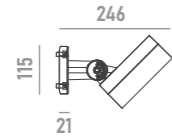

plate **A14**

for $\Phi 67\text{-}325\text{mm}$ T ≥ 4 poles

spike **A16**