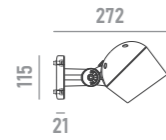

plate **A14**
for $\Phi 67\text{-}325\text{mm}$ $T \geq 4$ poles

spike **A16**