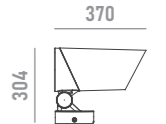

anti-glare visor **A06**

adapter **A12**
for Ø48mm poles