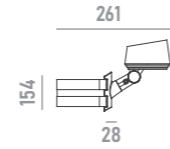

strap **A15**
for $\Phi 168-268\text{mm}$ trees