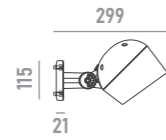

Dimensions for A11: 184 (width) 204 (height) 141 (depth)

Dimensions for A13: 150 (width) 147 (height) 496 (depth)

plate **A14**

for  $\Phi 67\text{--}325\text{mm}$   $T \geq 4$  poles

strap **A15**

for  $\Phi 168\text{--}268\text{mm}$  trees