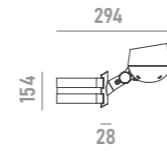

Dimensions for A11: 184 (width) 204 (height) 141 (depth)

Dimensions for A13: 150 (width) 147 (height) 496 (depth)

plate **A14**

for  $\Phi 67\text{--}325\text{mm}$   $T \geq 4$  poles

strap **A15**

for  $\Phi 168\text{--}268\text{mm}$  trees