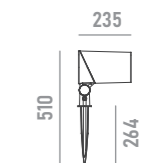

QUICKINFO

Floodlight 50W, 5 high-power LEDs
4-IN-1
Input voltage AC100-240V
Complete with built-in power supply

DIMENSIONS

CODE	Optic	Light colour	Control	Finish colour	Luminous flux
0811W50	spot 9° 0009	RGB+3000K 4130K	DMX512	RAL9023 01	2,250 lm
	narrow 15° 0015	RGB+4000K 4140K			
	medium 20° 0020				
	medium 30° 0030				
	flood 45° 0045				
	elliptic 15°x60° 1560				

QUICKINFO

Floodlight 60W, 5 high-power LEDs
4-IN-1
Input voltage AC100-240V
Complete with built-in power supply

DIMENSIONS

CODE	Optic	Light colour	Control	Finish colour	Luminous flux
0811W60	spot 9° 0009	RGB+3000K 4130K	DMX512	RAL9023 01	2,700 lm
	narrow 15° 0015	RGB+4000K 4140K			
	medium 20° 0020				
	medium 30° 0030				
	flood 45° 0045				
	elliptic 15°x60° 1560