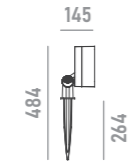

for $\Phi 67\text{-}325\text{mm}$ T ≥ 4 poles

for $\Phi 168\text{-}268\text{mm}$ trees