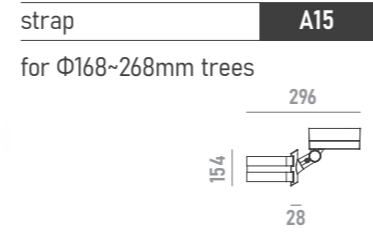

	anti-glare grille <b>A01</b> for models with optics <= 30°		honeycomb louvre <b>A02</b>
	anti-glare visor <b>A06</b>		U-bracket <b>A11</b>
	adapter <b>A12</b> for Ø48mm poles		clamp <b>A13</b> for Ø114mm poles