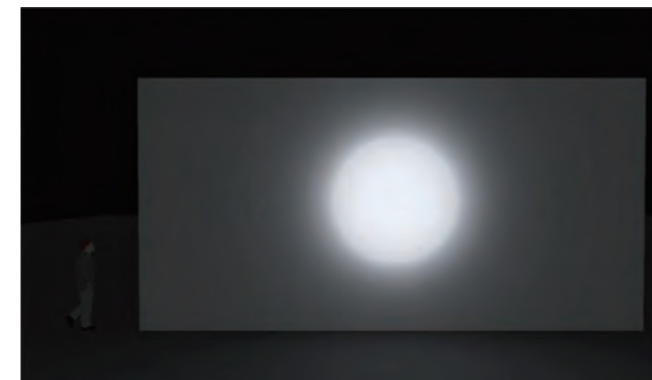

THE OPTICAL SYSTEM FEATURES THE BEST VERSATILITY

Our innovative optical system is developed with the highest standard components and the most scientific and sensible construction to maximize the projection precision and efficiency of light deflection, we understand that the uniformity is another core value of architectural lighting applications, so we keep optimizing the optical technology to enhance uniformity for facades.

A luminaire's light distribution should complement the form of the space that it is illuminating, our products can achieve optically direct performance with high uniformity and luminous flux, and feature a various distribution options for any exterior applications. At the meantime, our luminaires are available with a wide range of optical accessories that can be used to improve visual comfort.

$\alpha < 10^\circ$

$\alpha 10^\circ - 15^\circ$

Medium

$\alpha 16^\circ - 30^\circ$

$\alpha 31^\circ - 45^\circ$

$\alpha 46^\circ - 60^\circ$

Oval flood