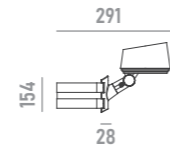

strap **A15**
for $\Phi 168-268\text{mm}$ trees