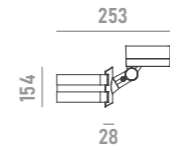

plate **A14**

for  $\Phi 67\text{-}325\text{mm}$  T $\geq 4$  poles

spike **A16**

strap **A15**

for  $\Phi 168\text{-}268\text{mm}$  trees

**QUICKINFO**  
Floodlight 75W, 16 high-power LEDs  
ULTRA SPOT  
Input voltage AC100-240V  
Complete with built-in power supply