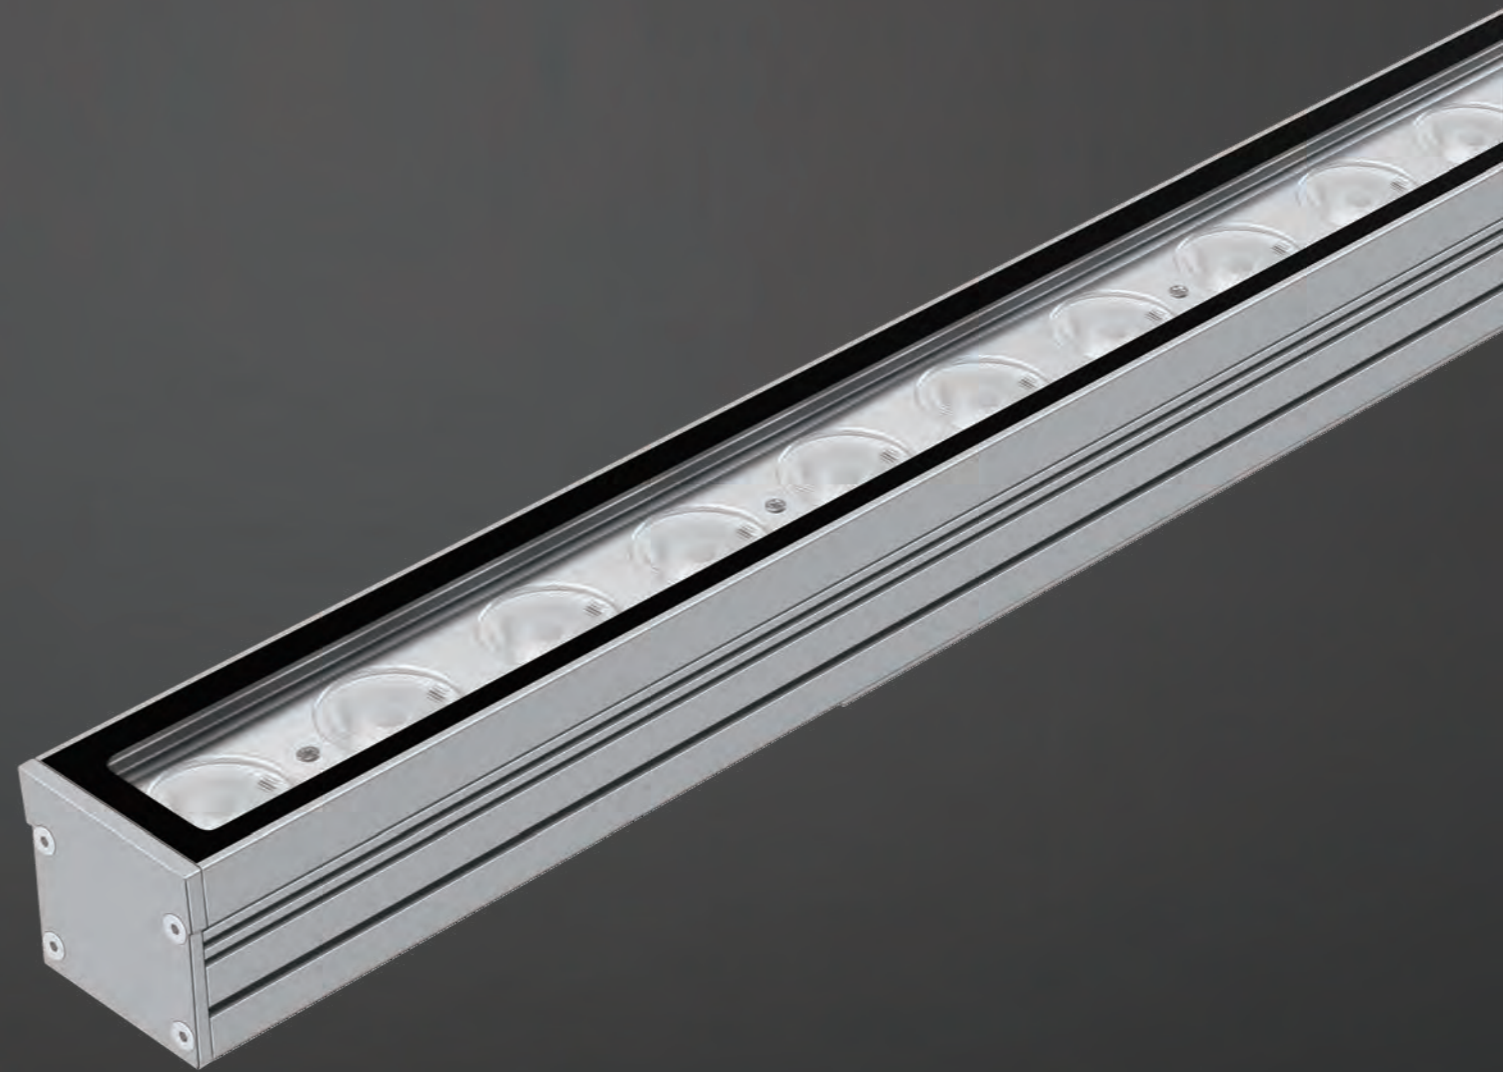

# YORK M

**LUMINAIRE:**

- Anodized extruded aluminum body resistant to weathering
- A range of standard lengths and customized lengths on request
- Shock resistant tempered glass cover for protection
- Automatic self-cleaning system
- Electrically neutral thermal path to ensure performance
- Complies with standards EN60598 and pertinent regulations