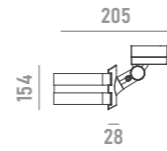

plate **A14**

for  $\Phi 67\text{-}325\text{mm}$   $T \geq 4$  poles

spike **A16**

strap **A15**

for  $\Phi 168\text{-}268\text{mm}$  trees

**QUICKINFO**

Floodlight 45W, 9 high-power LEDs  
ULTRA SPOT  
Input voltage AC100-240V  
Complete with built-in power supply