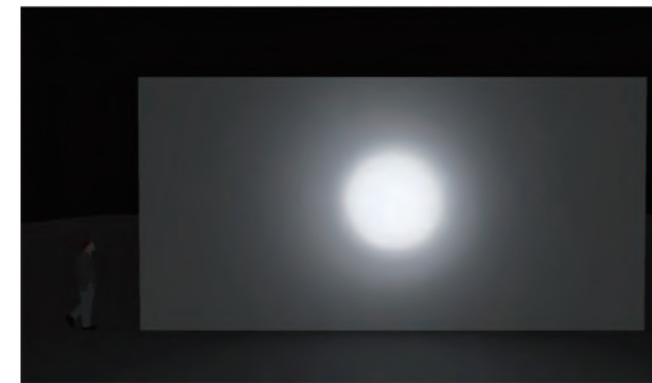

THE OPTICAL SYSTEM FEATURES THE BEST VERSATILITY

Our innovative optical system is developed with the highest standard components and the most scientific and sensible construction to maximize the projection precision and efficiency of light deflection, we understand that the uniformity is another core value of architectural lighting applications, so we keep optimizing the optical technology to enhance uniformity for facades.

A luminaire's light distribution should complement the form of the space that it is illuminating, our products can achieve optically direct performance with high uniformity and luminous flux, and feature a various distribution options for any exterior applications. At the meantime, our luminaires are available with a wide range of optical accessories that can be used to improve visual comfort.

Spot