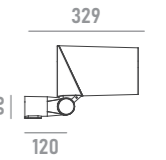

anti-glare grille **A01**  
for models with optics <= 30°

honeycomb louvre **A02**

anti-glare glass **A04**

anti-glare visor **A06**

U-bracket **A11**

adapter **A12**  
for Ø48mm poles

clamp **A13**  
for Ø114mm poles