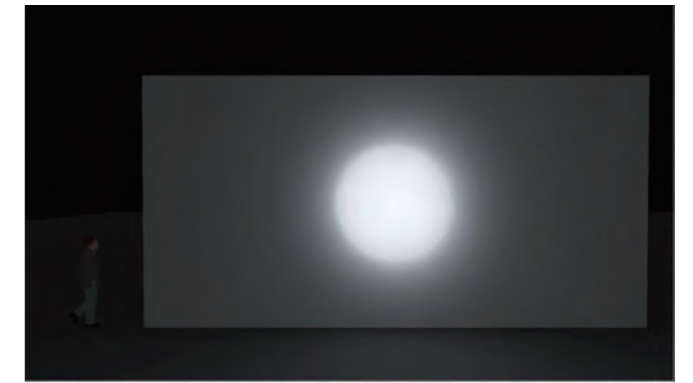

$\alpha < 10^\circ$

Narrow

$\alpha 10^\circ - 15^\circ$