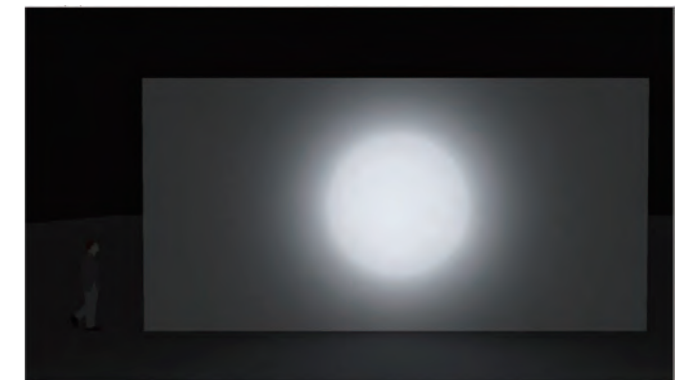

$\alpha 16^\circ - 30^\circ$

Flood

$\alpha 31^\circ - 45^\circ$