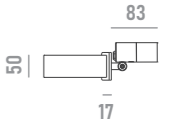

honeycomb louvre **A02**

anti-glare glass **A04**

long snout **A07**  
for models with optics <= 30°

strap **A15**  
for Ø60~200mm trees

spike **A16**

clamp **A17**

**QUICKINFO**

Floodlight 10W, 1 high-power LED  
ULTRA SPOT  
Input voltage AC100-240V  
Complete with built-in power supply