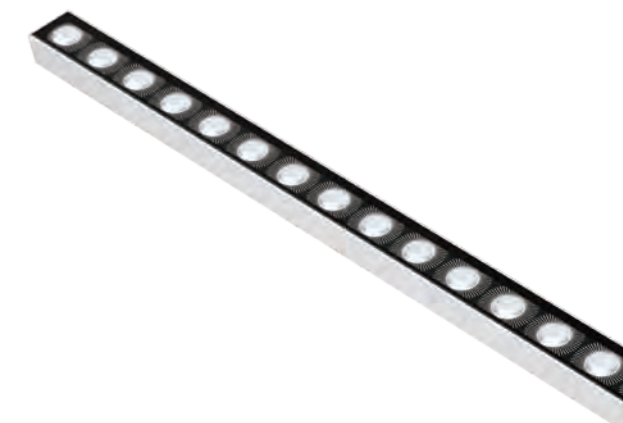

INSTALLATION:

- For outdoor installation on floor, wall or ceiling with bracket (standard)
- Adjustability on horizontal axis