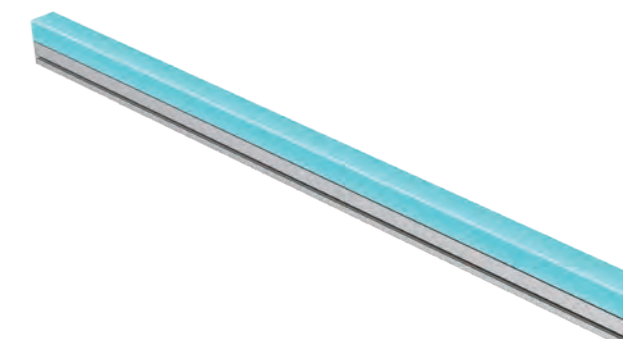

INSTALLATION:

- For outdoor installation on floor, wall or ceiling with bracket (standard)