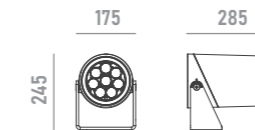

anti-glare grille **A01**  
 for models with optics <= 30°

honeycomb louvre **A02**

anti-glare glass **A04**

anti-glare visor **A06**

U-bracket **A11**

adapter **A12**  
 for Ø48mm poles

clamp **A13**  
 for Ø114mm poles