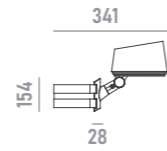

strap **A15**

for $\Phi 168-268\text{mm}$ trees