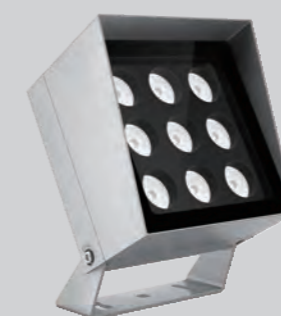

INSTALLATION:

- For outdoor installation on floor, wall or ceiling with base (standard)
- Adjustability on both horizontal and vertical axes
- Optional accessories for multiple installation requirements