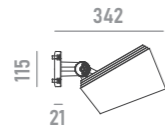

plate **A14**

for $\Phi 67-325\text{mm}$ $T \geq 4$ poles