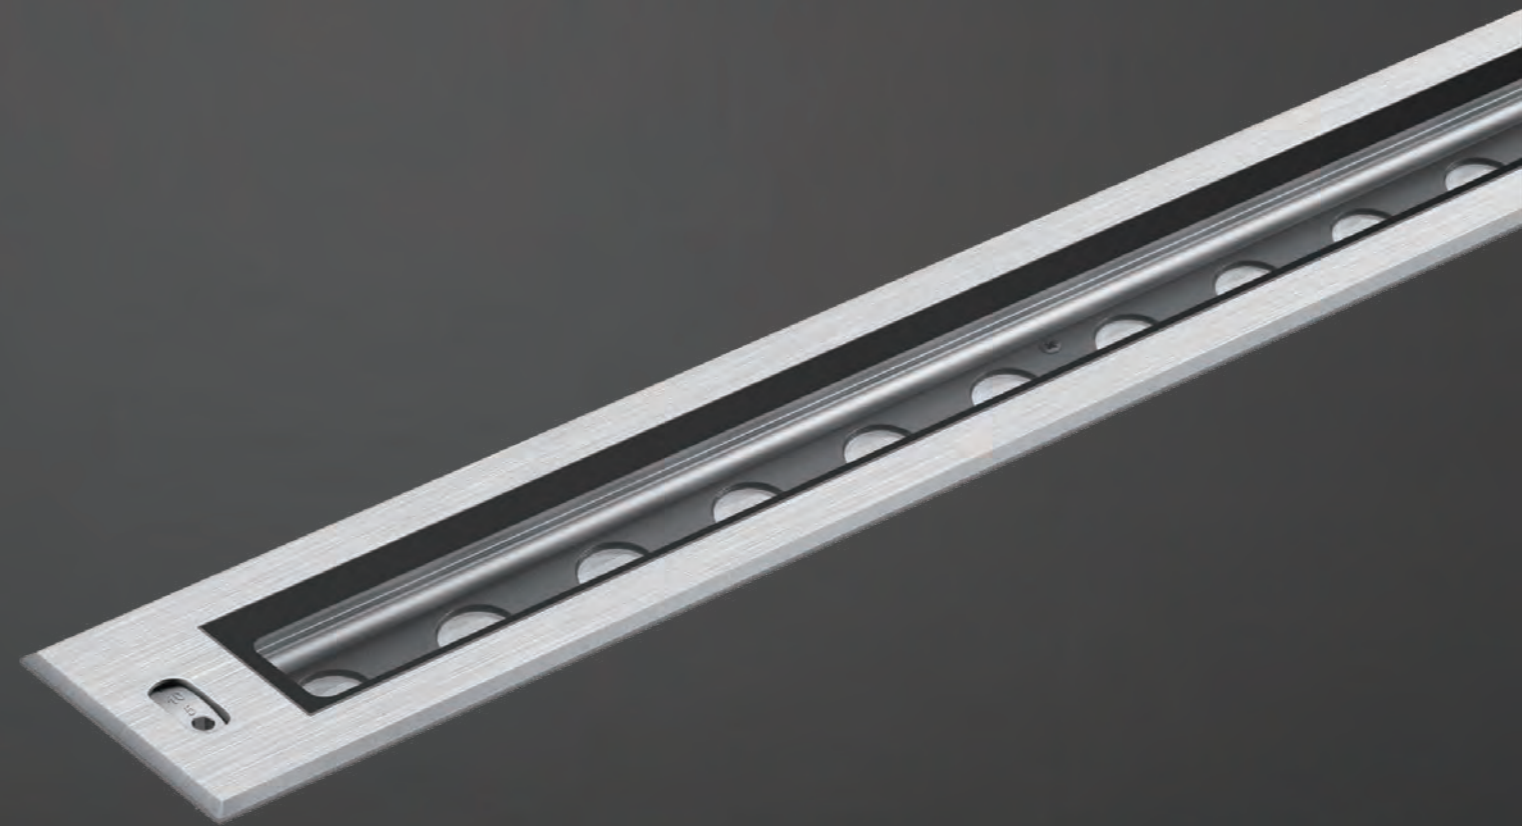

#### LUMINAIRE:

- Aluminum body and recessed box with stainless steel trim
- Shock resistant tempered glass cover for protection
- Can be walked over and driven over at maximum speed 20 km/h
- Electrically neutral thermal path to ensure performance
- Complies with standards EN60598 and pertinent regulations