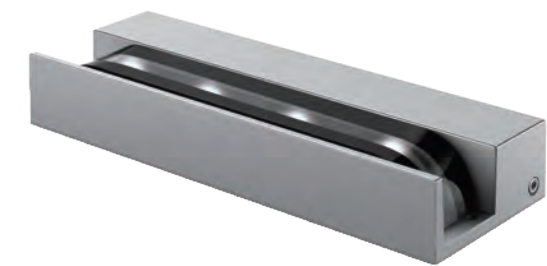

BLADE L

LED WALL LUMINAIRES

LUMINAIRE:

- Die-cast aluminum body with excellent heat dissipation
- Fluorocarbon paint resistant to corrosion and weathering
- Shock resistant tempered glass cover for protection
- Automatic self-cleaning system
- Electrically neutral thermal path to ensure performance
- Complies with standards EN60598 and pertinent regulations

OPTICAL SYSTEM:

- Polycarbonate UV-resistant lenses
- Symmetrical light distributions
- Elliptic optics for window reveal accent lighting

LIGHT COLOUR MANAGEMENT:

- High uniformity and colour consistency for outdoor façade lighting

INSTALLATION:

- For outdoor installation on floor, wall or ceiling with base (standard)
- Adjustability on horizontal axis