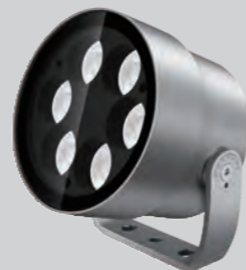

INSTALLATION:

- For outdoor installation on floor, wall or ceiling with bracket (standard)
- Adjustability on horizontal axis