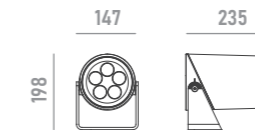

anti-glare grille **A01**  
for models with optics <= 30°

honeycomb louvre **A02**

anti-glare glass **A04**

anti-glare visor **A06**

U-bracket **A11**

adapter **A12**  
for Ø48mm poles

clamp **A13**  
for Ø114mm poles