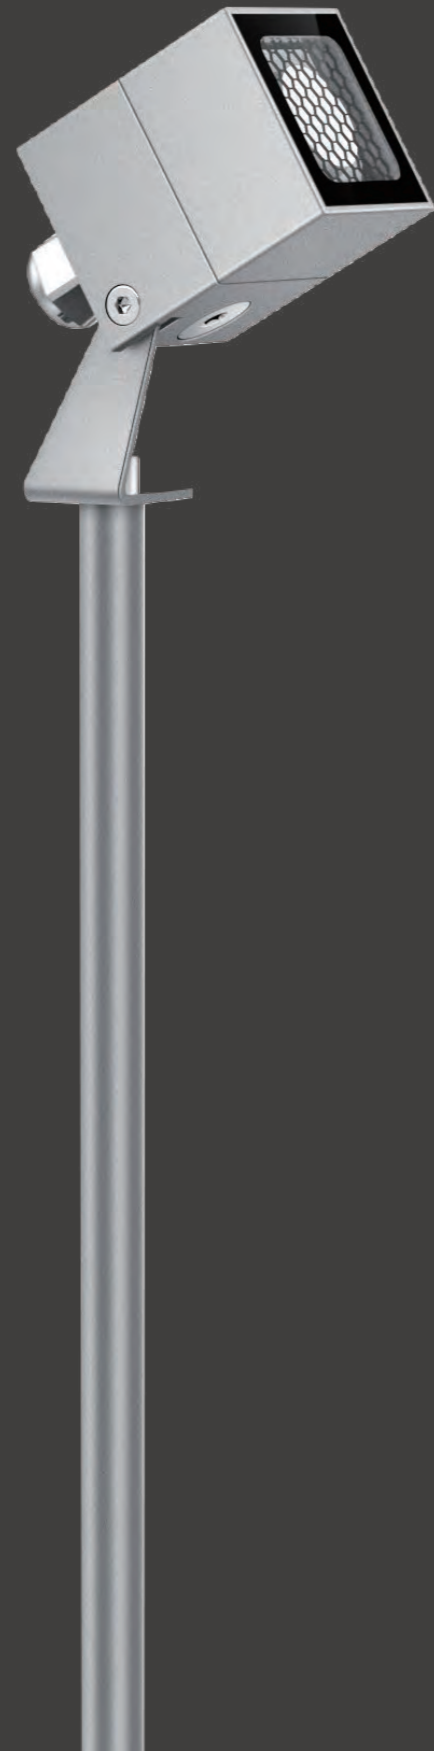

LUMINAIRE:

- Die-cast aluminum body with excellent heat dissipation
- Fluorocarbon paint resistant to corrosion and weathering
- Shock resistant tempered glass cover for protection
- Automatic self-cleaning system
- Electrically neutral thermal path to ensure performance
- Complies with standards EN60598 and pertinent regulations

OPTICAL SYSTEM:

- Polycarbonate UV-resistant lenses
- Symmetrical light distributions
- Spot, narrow, medium, flood, wide flood and elliptic optics
- Optional anti-glare accessories for improved visual comfort

LIGHT COLOUR MANAGEMENT:

- High uniformity and colour consistency for outdoor façade lighting
- 4-in-1 LEDs available for colour mixing versions

INSTALLATION:

- For outdoor installation on floor, wall or ceiling with bracket (standard)
- Adjustability on both horizontal and vertical axes
- Optional accessories for multiple installation requirements