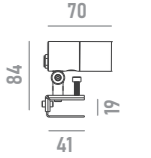

honeycomb louvre **A02**

anti-glare glass **A04**

long snout **A07**  
for models with optics <= 30°

strap **A15**  
for Ø60~200mm trees

spike **A16**

clamp **A17**

**QUICKINFO**

Floodlight 10W, 1 high-power LED  
ULTRA SPOT  
Input voltage AC100-240V  
Complete with built-in power supply