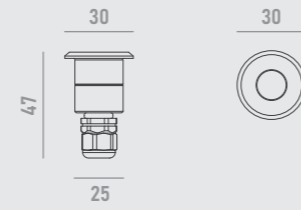

QUICKINFO

In-ground 0.5W, 1 high-power LED
Input DC24V constant voltage
Remote power supply ordered separately

DIMENSIONS

CODE	Optic	Light colour	Control	Finish colour	Luminous flux
1920W0.5	wide flood 120° 0120	☒ 2700K 2780	ON/OFF	☒ SS 01	40 lm
		☐ 3000K 3080			
		☐ 4000K 4080			

frosted glass

A05