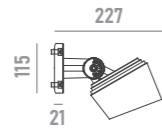

plate **A14**
for $\Phi 67\text{--}325\text{mm}$ $T \geq 4$ poles

spike **A16**