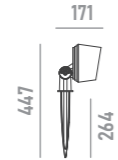

for Ø114mm poles

plate **A14**  
for  $\Phi 67\text{--}325\text{mm}$   $T \geq 4$  poles

spike **A16**

strap **A15**  
for  $\Phi 168\text{--}268\text{mm}$  trees

**QUICKINFO**

Floodlight 30W, 6 high-power LEDs  
ULTRA SPOT  
Input voltage AC100-240V  
Complete with built-in power supply