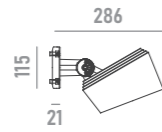

plate **A14**
for $\Phi 67-325\text{mm}$ $T \geq 4$ poles

spike **A16**