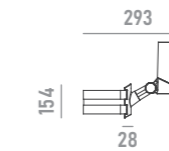

QUICKINFO

Floodlight 50W, 5 high-power LEDs
4-IN-1
Input voltage AC100-240V
Complete with built-in power supply

DIMENSIONS

CODE	Optic	Light colour	Control	Finish colour	Luminous flux
0811W50	spot 9° 0009	RGB+3000K 4130K	DMX512	RAL9023 01	2,250 lm
	narrow 15° 0015	RGB+4000K 4140K			
	medium 20° 0020				
	medium 30° 0030				
	flood 45° 0045				
	elliptic 15°x60° 1560				

QUICKINFO

Floodlight 60W, 5 high-power LEDs
4-IN-1
Input voltage AC100-240V
Complete with built-in power supply

DIMENSIONS

CODE	Optic	Light colour	Control	Finish colour	Luminous flux
0811W60	spot 9° 0009	RGB+3000K 4130K	DMX512	RAL9023 01	2,700 lm
	narrow 15° 0015	RGB+4000K 4140K			
	medium 20° 0020				
	medium 30° 0030				
	flood 45° 0045				
	elliptic 15°x60° 1560