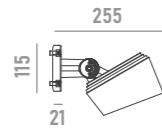

plate **A14**
for $\Phi 67-325\text{mm}$ T>=4 poles

spike **A16**