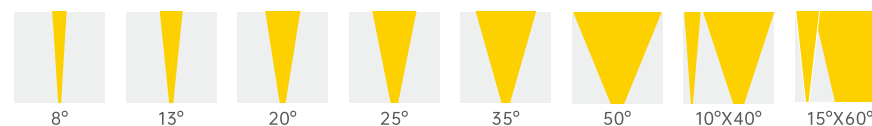

Optical Distributions

Decoline

Static White

Features:

- 24VDC
- 9W@313mm, 16W@605mm, 24W@900mm, 36W@1190mm
- Delivered output over 100 lm per watt @3000K narrow beam
- High density 6063 pure aluminium housing
- Nichia improved 3 SDCM