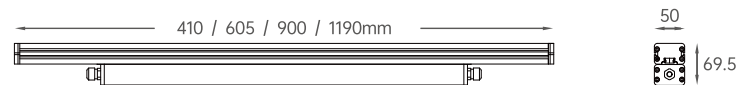

Decoline Pro

RGB/RGBW Combined Source

Features:

- 100-277VAC
- 20W@410mm, 30W@605mm, 45W@900mm, 60W@1190mm
- High design 6063 pure aluminium housing
- Osram die RGBW combined diode
- DMX/RDM control

Drawing

Mounting Accessories

Optical Accessories

Certifications

Body Finishes

*customized color available

Controls

DMX RDM

LED Colors

Optical Distributions