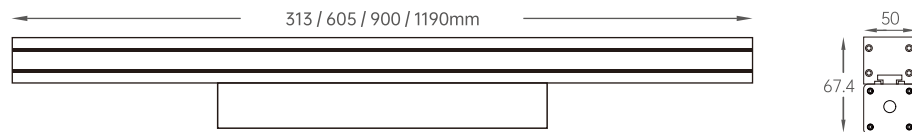

LED Colors

Optical Distributions

Decoline Pro 3

Static White

Features:

- 100-277VAC
- 9W@313mm, 18W@605mm, 27W@900mm, 36W@1190mm
- 6063 high density extruded aluminium alloy
- Nichia / Osram 3 SCDM LED

Drawing