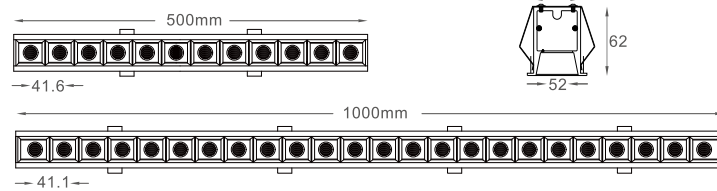

Drawing

Metric Dimension System