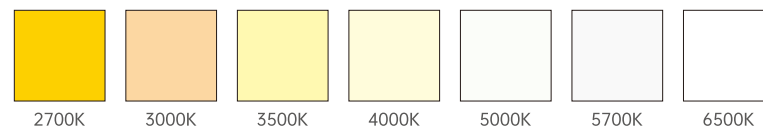

Certifications

LED Colors

Optical Distributions

Decoline Slim

Dynamic White

Features:

- 24VDC
- 8W@300mm, 16W@600mm, 24W@900mm, 32W@1200mm
- Delivered output over 90lm per watt @3000K narrow beam
- High density 6063 pure aluminium housing
- Osram 3 SDCM