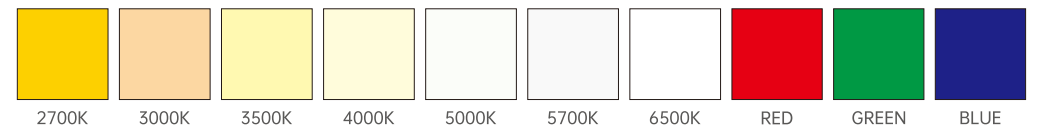

LED Colors

Optical Distributions