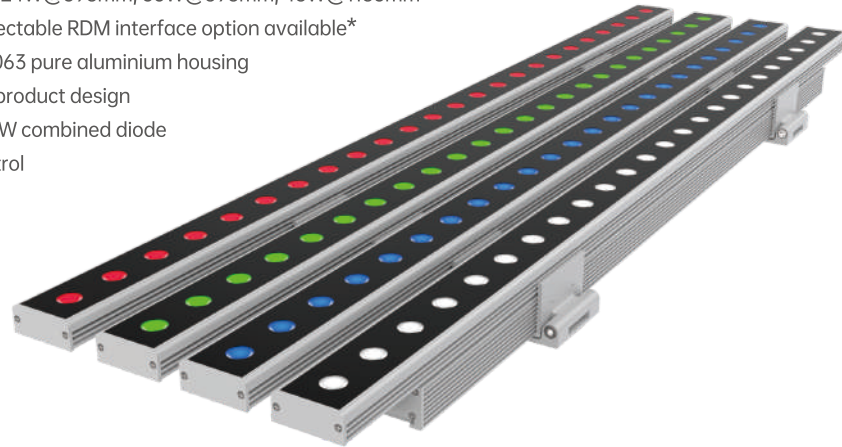

*Triac only available in Europe Version

LED Colors

2700K 3000K 3500K 4000K 5000K 5700K 6500K

Optical Distributions

Decoline Plus

Dynamic White

Features:

- 100-277VAC
- 12W@304mm, 24W@598mm, 36W@898mm, 48W@1183mm
- Delivered output over 95lm per watt @3000K narrow beam
- High density 6063 pure aluminium housing
- Flickering free product design
- Nichia improved 3 SDCM
- DMX/RDM control

LED Colors

2700K 3000K 3500K 4000K 5000K 5700K 6500K

Optical Distributions

15° 30° 15X40° 15°X50°

Decoline Plus

RGB/RGBW Combined Source

Features:

- 100-277VAC
- 12W@304mm, 24W@598mm, 36W@898mm, 48W@1183mm
- Smart pixel selectable RDM interface option available*
- High density 6063 pure aluminium housing
- Flickering free product design
- Osram die RGBW combined diode
- DMX/RDM control