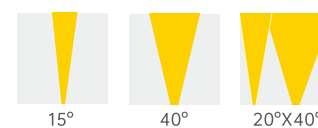

Optical Distributions