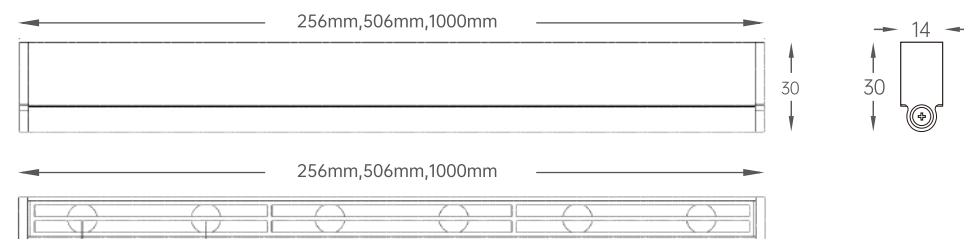

Features:

- 24VDC
- 4W@256mm , 8W@506mm , 16W@1000mm
- Ultra Slim profile 14mm
- IK06
- Nichia / Osram 3 SCDM LED

Drawing

LED Colors

Mounting Accessories

SLMBF

Optical Distributions

Body Finishes