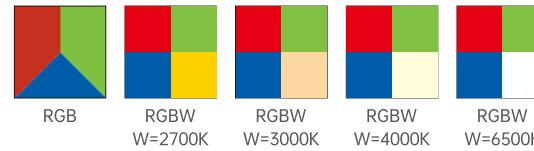

LED Colors

Optical Distributions

Decoline Spot Interior

Static White

Features:

- 24VDC
- 9W@300mm , 18W@600mm , 27W@900mm , 36W@1200mm
- 6063 aluminium alloy profile lamp body plus stainless steel panel
- Nichia / Osram 3 SCDM LED