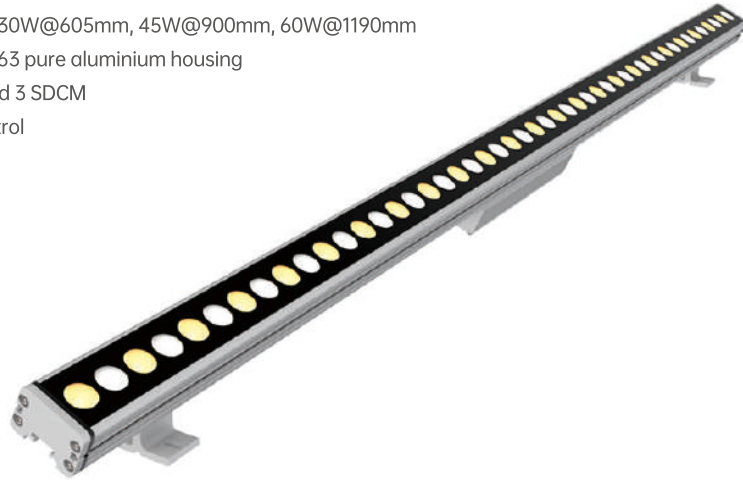

ON/OFF 0-10V DALI TRIAC PWM*

*use with Lumilime's dimming synchronizer for 0-10V and DALI to achieve high lumen efficiency dimming

LED Colors

Optical Distributions

Decoline

Dynamic White

Features:

- 24VDC
- 15W@313mm, 30W@605mm, 45W@900mm, 60W@1190mm
- High design 6063 pure aluminium housing
- Nichia improved 3 SDCM
- DMX/RDM control