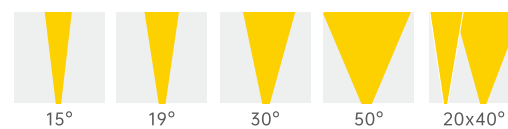

Optical Distributions