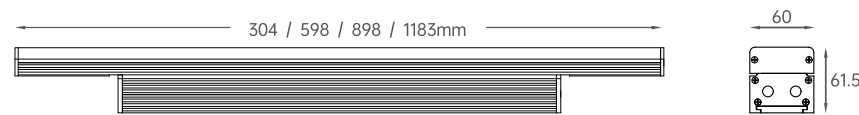

Decoline Plus

Dynamic White

Features:

- 100-277VAC
- 12W@304mm, 24W@598mm, 36W@898mm, 48W@1183mm
- Delivered output over 95lm per watt @3000K narrow beam
- High density 6063 pure aluminium housing
- Flickering free product design
- Nichia improved 3 SDCM
- DMX/RDM control

Drawing

Mounting Accessories

Optical Accessories

Certifications

CE RoHS IP66

Body Finishes

*customized color available

Controls

DMX RDM

LED Colors

Optical Distributions