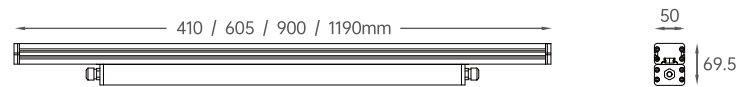

Decolight Pro

Dynamic White

Features:

- 100-277VAC
- 20W@410mm, 30W@605mm, 45W@900mm, 60W@1190mm
- High design 6063 pure aluminium housing
- Flickering free product design
- Nichia improved 3 SDCM
- DMX/RDM control

Drawing

Mounting Accessories

Optical Accessories

Certifications

Body Finishes

*customized color available

Controls

DMX RDM

LED Colors

Optical Distributions