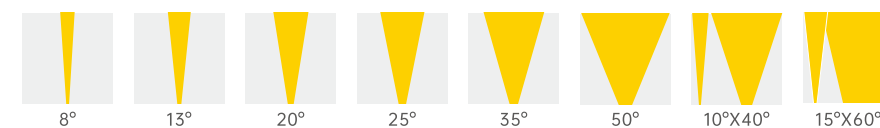

Optical Distributions