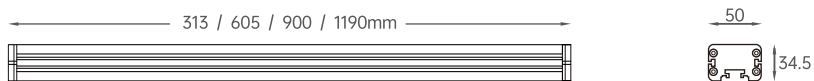

Decoline

Static White

Features:

- 24VDC
- 9W@313mm, 16W@605mm, 24W@900mm, 36W@1190mm
- Delivered output over 100 lm per watt @3000K narrow beam
- High density 6063 pure aluminium housing
- Nichia improved 3 SDCM

Drawing

Mounting Accessories

Optical Accessories

Dimming Accessories

Certifications

Body Finishes

*customized color available

Controls

ON/OFF 0-10V DALI TRIAC PWM*

*use with Lumilime's dimming synchronizer for 0-10V and DALI to achieve high lumen efficiency dimming

LED Colors

Optical Distributions