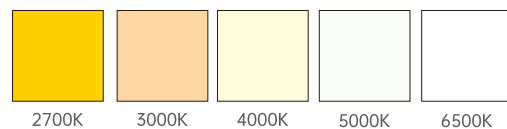

Features:

- 24VDC
- 4W@256mm , 8W@506mm , 16W@1000mm
- Ultra Slim profile 14mm
- IK06
- Nichia / Osram 3 SCDM LED

Drawing

LED Colors

Mounting Accessories

SLMBF

Optical Distributions

Body Finishes