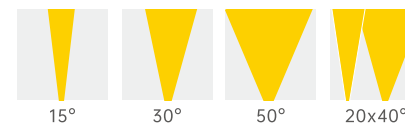

Features:

- 24VDC
- 4W@256mm , 8W@506mm , 16W@1000mm
- Ultra Slim profile 14mm
- IK06
- Nichia / Osram 3 SCDM LED

Drawing

LED Colors

Mounting Accessories

SLMBF

Optical Distributions

Body Finishes