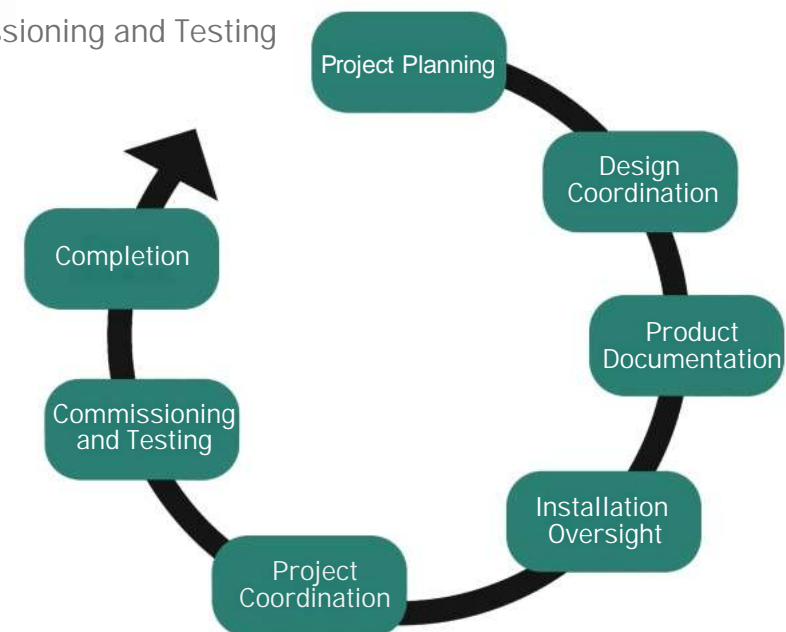

HIGH QUALITY REPLACEMENT ALTERNATIVE

COMPREHENSIVE PROJECT MANAGEMENT

Lumisense puts client satisfaction and profitability of projects priority. Our project team of professionals is well prepared to support projects starting from identifying the project requirements, determining the method of lighting installation, Selection of luminaire, calculating the lighting parameters, determine the control system with a complete wiring solutions.

Scope of Project Management

Project Planning
Design Coordination
Product Documentation
Installation Oversight
Project Coordination
Commissioning and Testing

Our core competitiveness are

- Product Quality and performance
- Innovation and Technology
- Customization and Flexibility
- Design and Aesthetics