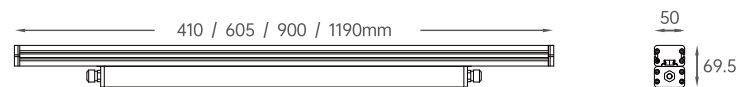

Decoline Pro

RGB/RGBW Alternating Source

Features:

- 100-277VAC
- 20W@410mm, 30W@605mm, 45W@900mm, 60W@1190mm
- High design 6063 pure aluminium housing
- Osram RGBW alternating diode
- Flickering free product design
- DMX/RDM control

Drawing

Mounting Accessories

Optical Accessories

Certifications

Body Finishes

*customized color available

Controls

DMX RDM

LED Colors

Optical Distributions