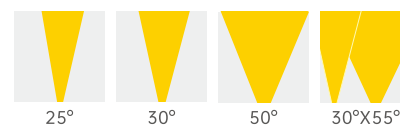

Optical Distributions