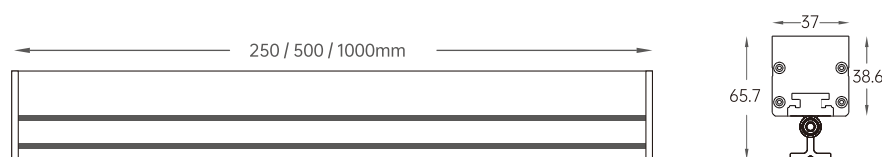

Deco Linear Lens

Static White

Features:

- 24VDC
- 7.5W@250mm , 15W@500mm , 30W@1000mm
- High density 6063 pure aluminium housing
- Continues wall washer Light output without hot spot
- Nichia / Osram 3 SCDM LED

Drawing

Mounting Accessories

Certifications

Anti Glare Accessory

DNHC*

Body Finishes

RAL9006 RAL9011 RAL9001

*customized color available

Controls

ON/OFF 0-10V DALI TRIAC

*Triac only available in Europe Version

LED Colors

2700K 3000K 3500K 4000K 5000K 5700K 6500K

Optical Distributions

15° 30° 45° 60° 100° 30°x90° 35°x95°