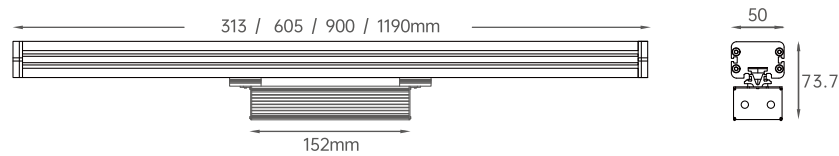

Decoline

RGB/RGBW Alternating Source

Features:

- 24VDC
- 15W@313mm, 30W@605mm, 45W@900mm, 60W@1190mm
- High design 6063 pure aluminium housing
- Osram RGBW alternating diode
- DMX/RDM control

Drawing

Mounting Accessories

Optical Accessories

Certifications

Body Finishes

*customized color available

Controls

DMX RDM

LED Colors

Optical Distributions