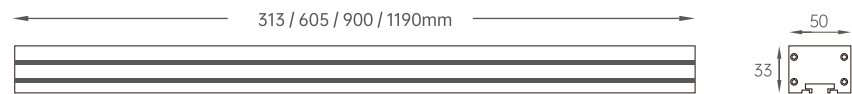

LED Colors

Optical Distributions

Decoline 3

Static White

Features:

- 24VDC
- 9W@313mm, 18W@605mm, 27W@900mm, 36W@1190mm
- 6063 high density extruded aluminium alloy
- Nichia / Osram 3 SCDM LED

Drawing

Mounting Accessories