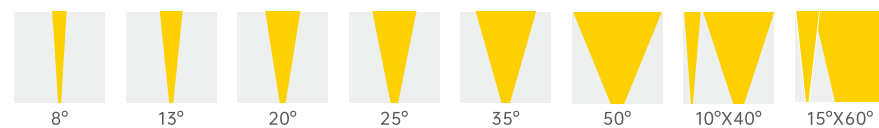

Optical Distributions