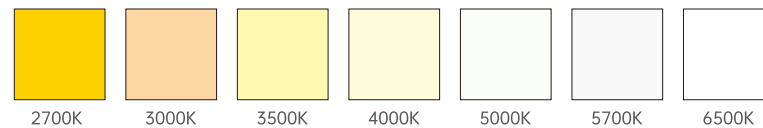

Decolight Pro

Static White

Features:

- 100-277VAC
- 9W@313mm, 18W@605mm, 27W@900mm, 36W@1190mm
- Delivered output over 100lm per watt @3000k narrow beam
- High density 6063 pure aluminium housing
- Flickering free product design
- Nichia improved 3 SDCM

Drawing

Mounting Accessories

Optical Accessories

Certifications

Body Finishes

*customized color available

Controls

ON/OFF 0-10V DALI TRIAC

LED Colors

Optical Distributions