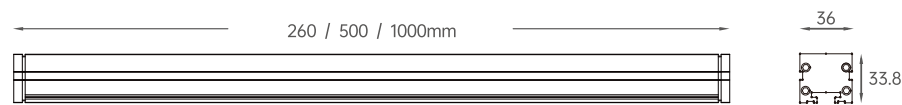

Decoline Mini

Static White

Features:

- 24VDC
- 6W@260mm, 12W@500mm, 24W@1000mm
- Delivered output over 90 lm per watt @3000k narrow beam
- High density 6063 pure aluminium housing
- Osram 3 SDCM

Drawing

Mounting Accessories