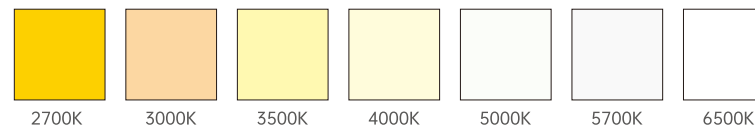

Controls

ON/OFF 0-10V DALI TRIAC

*Triac only available in Europe Version

LED Colors

2700K 3000K 3500K 4000K 5000K 5700K 6500K

Optical Distributions

15° 30° 45° 60° 100° 30°x90° 35°x95°

Decoline Nano