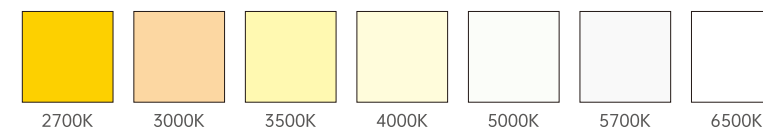

Decoline

Static White

Features:

- 24VDC
- 9W@313mm, 16W@605mm, 24W@900mm, 36W@1190mm
- Delivered output over 100 lm per watt @3000K narrow beam
- High density 6063 pure aluminium housing
- Nichia improved 3 SDCM

Drawing

Mounting Accessories

Optical Accessories

Dimming Accessories

Certifications

Body Finishes

*customized color available

Controls

ON/OFF 0-10V DALI TRIAC PWM*

*use with Lumilime's dimming synchronizer for 0-10V and DALI to achieve high lumen efficiency dimming

LED Colors

Optical Distributions