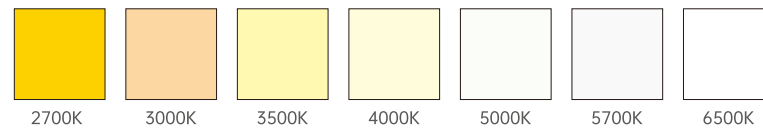

Decolight Pro

Dynamic White

Features:

- 100-277VAC
- 20W@410mm, 30W@605mm, 45W@900mm, 60W@1190mm
- High design 6063 pure aluminium housing
- Flickering free product design
- Nichia improved 3 SDCM
- DMX/RDM control

Drawing

Mounting Accessories

Optical Accessories

Certifications

Body Finishes

*customized color available

Controls

DMX RDM

LED Colors

Optical Distributions