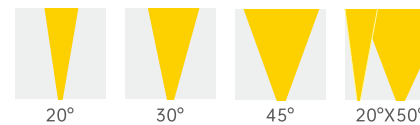

Optical Distributions