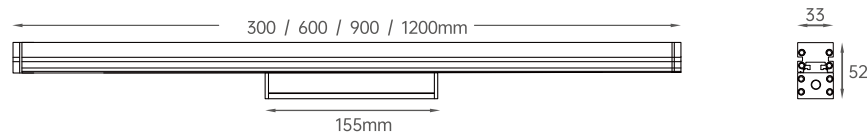

Decoline Slim

RGB/RGBW Alternating Source

Features:

- 24VDC
- 12W@300mm, 24w@600mm, 36W@900mm, 48W@1200mm
- High design 6063 pure aluminium housing
- Osram RGBW alternating diode
- DMX/RDM control

Drawing

Mounting Accessories

Certifications

Body Finishes

*customized color available

Optical Accessories

LED Colors

Optical Distributions

Controls

DMX RDM