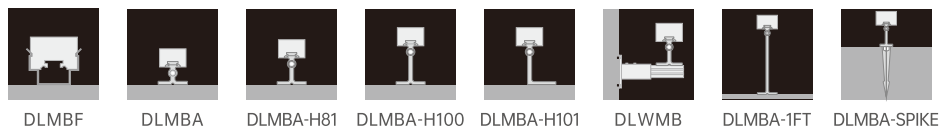

Mounting Accessories