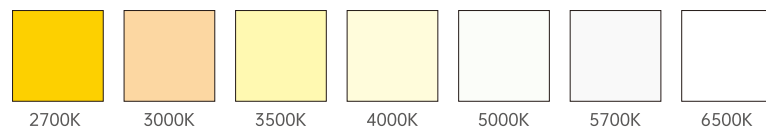

Decoline Spot Interior

Static White

Features:

- 24VDC
- 9W@300mm , 18W@600mm , 27W@900mm , 36W@1200mm
- 6063 aluminium alloy profile lamp body plus stainless steel panel
- Nichia / Osram 3 SCDM LED

Drawing

LED Colors

Controls

ON/OFF 0-10V DALI TRIAC

*Triac only available in Europe Version

Body Finishes

*customized color available

Certifications

CE IP44

Optical Distributions