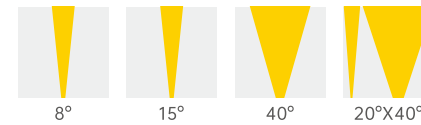

Optical Distributions