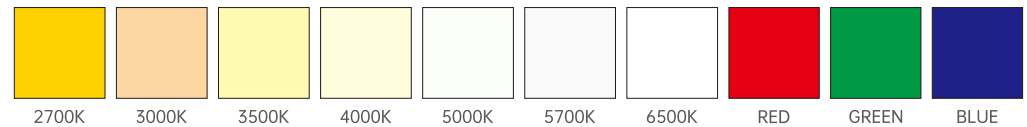

Optical Accessories

LED Colors