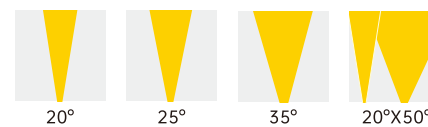

Optical Distributions