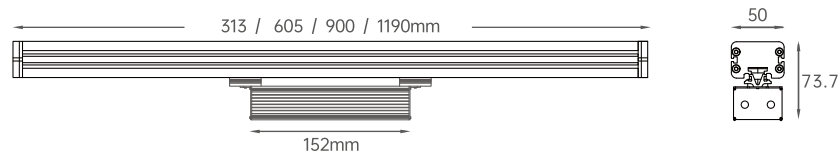

Decoline

Dynamic White

Features:

- 24VDC
- 15W@313mm, 30W@605mm, 45W@900mm, 60W@1190mm
- High design 6063 pure aluminium housing
- Nichia improved 3 SDCM
- DMX/RDM control

Drawing

Mounting Accessories

Optical Accessories

Certifications

Body Finishes

*customized color available

Controls

DMX RDM

LED Colors

Optical Distributions