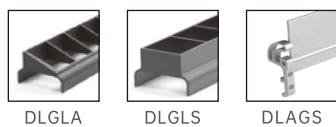

Optical Accessories