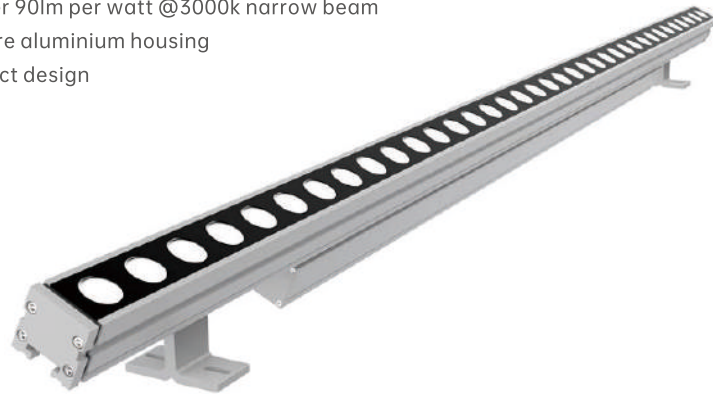

LED Colors

Optical Distributions

Decoline Mini Pro

Static White

Features:

- 100-277VAC
- 9W@300mm, 18W@600mm, 27W@900mm, 36W@1200mm
- Delivered output over 90lm per watt @3000k narrow beam
- High design 6063 pure aluminium housing
- Flickering free product design
- Osram 3 SDCM