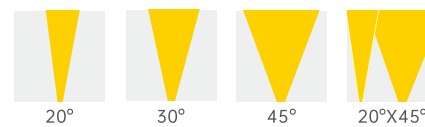

Optical Distributions