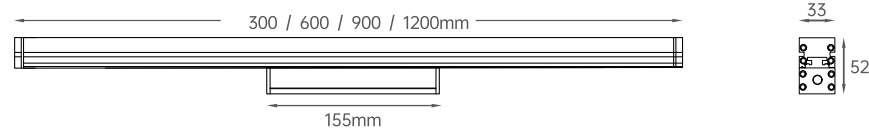

Decoline Slim

Dynamic White

Features:

- 24VDC
- 8W@300mm, 16W@600mm, 24W@900mm, 32W@1200mm
- Delivered output over 90lm per watt @3000K narrow beam
- High density 6063 pure aluminium housing
- Osram 3 SDCM

Drawing

Mounting Accessories

Certifications

Body Finishes

*customized color available

Optical Accessories

LED Colors

Optical Distributions

Controls

DMX RDM