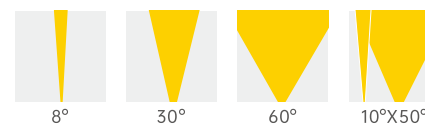

Optical Distributions