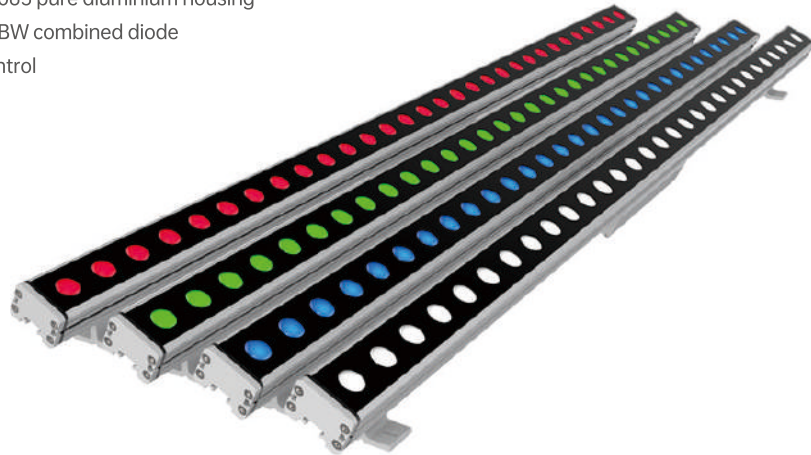

LED Colors

Optical Distributions

Decoline

RGB/RGBW Combined Source

Features:

- 24VDC
- 15W@313mm, 30W@605mm, 45W@900mm, 60W@1190mm
- High design 6063 pure aluminium housing
- Osram die RGBW combined diode
- DMX/RDM control