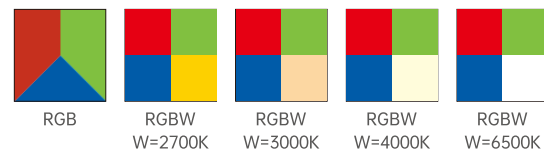

Decoline Pro

RGB/RGBW Combined Source

Features:

- 100-277VAC
- 20W@410mm, 30W@605mm, 45W@900mm, 60W@1190mm
- High design 6063 pure aluminium housing
- Osram die RGBW combined diode
- DMX/RDM control

Drawing

Mounting Accessories

Optical Accessories

Certifications

Body Finishes

*customized color available

Controls

DMX RDM

LED Colors

Optical Distributions