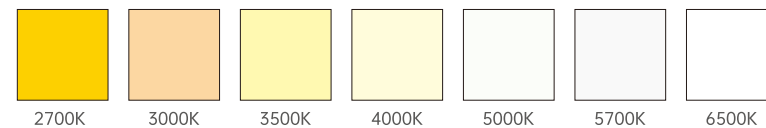

Decoline Mini

Static White

Features:

- 24VDC
- 6W@260mm, 12W@500mm, 24W@1000mm
- Delivered output over 90 lm per watt @3000k narrow beam
- High density 6063 pure aluminium housing
- Osram 3 SDCM

Drawing

Mounting Accessories

Optical Accessories

Dimming Accessories

Certifications

Body Finishes

*customized color available

Controls

ON/OFF 0-10V DALI TRIAC PWM*

*use with Lumilime's dimming synchronizer for 0-10V and DALI to achieve high lumen efficiency dimming

LED Colors

Optical Distributions