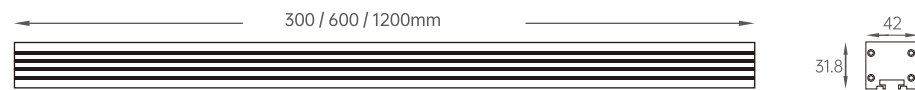

Optical Distributions

Decoline Radiant

Static White

Features:

- 24VDC
- 9W@300mm, 18W@600mm, 36W@1200mm
- 6063 aluminium alloy profile lamp body
- Nichia / Osram 3 SCDM LED

Drawing

Mounting Accessories

Optical Accessories