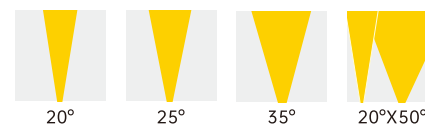

LED Colors

Optical Distributions

Decoline Mini Interior

Ceiling Recessed Static White

Features:

- 24VDC
- 6W@260mm, 12W@500mm, 24W@1000mm (Metric Dimension System)
6W@300mm, 24W@1200mm (Imperial Dimension System)
- Delivered output over 100lm per watt @3000K narrow beam
- High density 6063 pure aluminium housing
- Nichia improved 3 SDCM