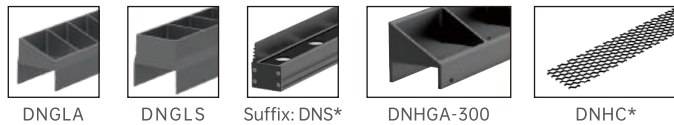

Drawing

Mounting Accessories

Optical Accessories

* Honey Comb option is not available in 20° beam angle
 * Anti-glare shield is one piece with fixture (DNS)

Controls

ON/OFF 0-10V DALI TRIAC PWM*

*use with Lumilime's dimming synchronizer for 0-10V and DALI to achieve high lumen efficiency dimming