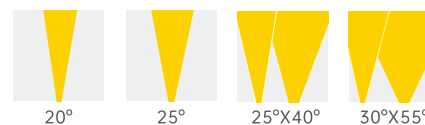

Certifications

LED Colors

Optical Distributions

Decoline Slim

Dynamic White

Features:

- 24VDC
- 8W@300mm, 16W@600mm, 24W@900mm, 32W@1200mm
- Delivered output over 90lm per watt @3000K narrow beam
- High density 6063 pure aluminium housing
- Osram 3 SDCM