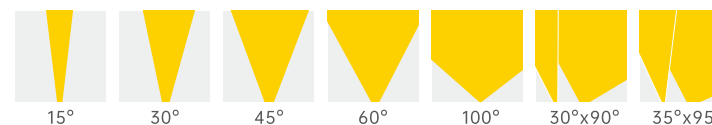

Controls

ON/OFF 0-10V DALI TRIAC

*Triac only available in Europe Version

LED Colors

2700K 3000K 3500K 4000K 5000K 5700K 6500K

Optical Distributions

15° 30° 45° 60° 100° 30°x90° 35°x95°

Decoline Nano