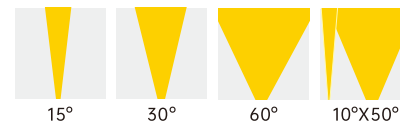

LED Colors

2700K 3000K 3500K 4000K 5000K 5700K 6500K RED GREEN BLUE

Optical Distributions

15° 30° 60° 10°x50°

Decolight Pro

Static White

Features:

- 100-277VAC
- 9W@313mm, 18W@605mm, 27W@900mm, 36W@1190mm
- Delivered output over 100lm per watt @3000k narrow beam
- High density 6063 pure aluminium housing
- Flickering free product design
- Nichia improved 3 SDCM