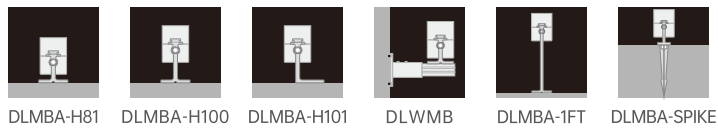

Mounting Accessories