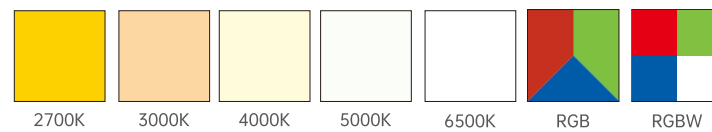

Body Finishes

**customized color available*

Certifications

CE RoHS IP65

LED Colors

Optical Distributions

Mirror

Static White