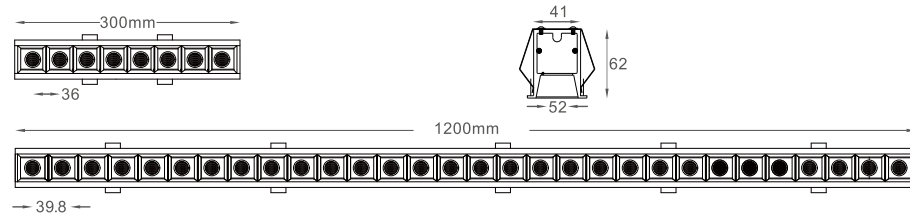

Imperial Dimension System

Certifications