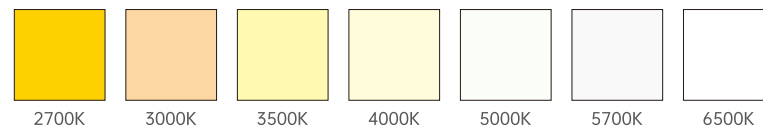

Decoline Mini Pro

Static White

Features:

- 100-277VAC
- 9W@300mm, 18W@600mm, 27W@900mm, 36W@1200mm
- Delivered output over 90lm per watt @3000k narrow beam
- High design 6063 pure aluminium housing
- Flickering free product design
- Osram 3 SDCM

Drawing

Mounting Accessories

Optical Accessories

Certifications

Body Finishes

Controls

ON/OFF 0-10V DALI TRIAC

*Triac only available in Europe Version

LED Colors

Optical Distributions