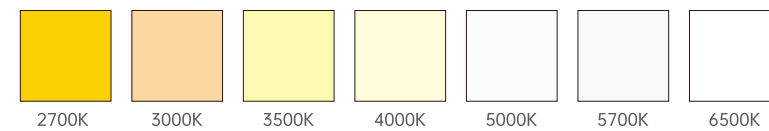

Decoline Radiant

Static White

Features:

- 24VDC
- 9W@300mm, 18W@600mm, 36W@1200mm
- 6063 aluminium alloy profile lamp body
- Nichia / Osram 3 SCDM LED

Drawing

Mounting Accessories

Optical Accessories

Body Finishes

*customized color available

Optical Distributions

Controls

ON/OFF 0-10V DALI TRIAC

*Triac only available in Europe Version

LED Colors

Certifications