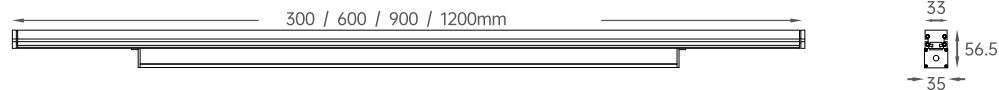

Decoline Slim Pro

Static White

Features:

- 100-277VAC
- 9W@300mm, 18W@600mm, 27W@900mm, 36W@1200mm
- Delivered output over 90lm per watt @3000k narrow beam
- High density 6063 pure aluminium housing
- Flickering free product design
- Osram 3 SDCM

Drawing

Mounting Accessories

Optical Accessories

Certifications

Body Finishes

*customized color available

Controls

ON/OFF 0-10V DALI TRIAC

*Triac only available in Europe Version

LED Colors

Optical Distributions