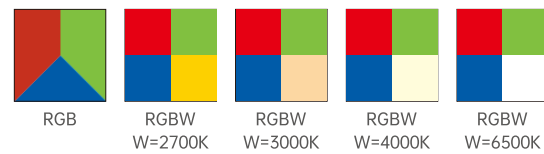

Decoline

RGB/RGBW Combined Source

Features:

- 24VDC
- 15W@313mm, 30W@605mm, 45W@900mm, 60W@1190mm
- High design 6063 pure aluminium housing
- Osram die RGBW combined diode
- DMX/RDM control

Drawing

Mounting Accessories

Optical Accessories

Certifications

Body Finishes

*customized color available

Controls

DMX RDM

LED Colors

Optical Distributions