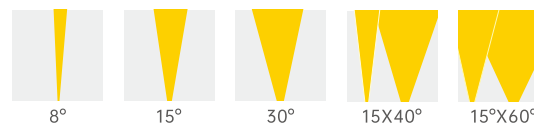

*Triac only available in Europe Version

LED Colors

2700K 3000K 3500K 4000K 5000K 5700K 6500K

Optical Distributions

Decoline Plus

Dynamic White

Features:

- 100-277VAC
- 12W@304mm, 24W@598mm, 36W@898mm, 48W@1183mm
- Delivered output over 95lm per watt @3000K narrow beam
- High density 6063 pure aluminium housing
- Flickering free product design
- Nichia improved 3 SDCM
- DMX/RDM control