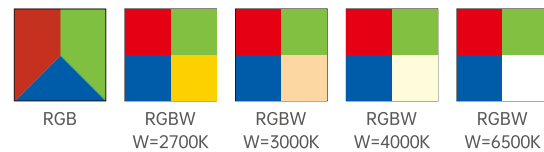

LED Colors

Optical Distributions

Decoline Slim Pro

Static White

Features:

- 100-277VAC
- 9W@300mm, 18W@600mm, 27W@900mm, 36W@1200mm
- Delivered output over 90lm per watt @3000k narrow beam
- High density 6063 pure aluminium housing
- Flickering free product design
- Osram 3 SDCM