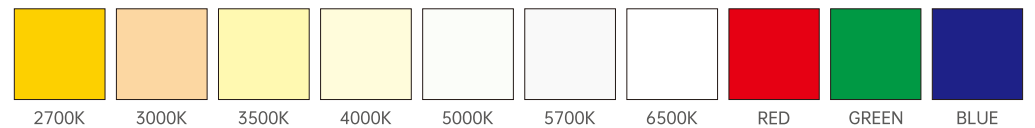

LED Colors

Optical Distributions

Decoline Mini Pro

Static White

Features:

- 100-277VAC
- 9W@300mm, 18W@600mm, 27W@900mm, 36W@1200mm
- Delivered output over 90lm per watt @3000k narrow beam
- High design 6063 pure aluminium housing
- Flickering free product design
- Osram 3 SDCM