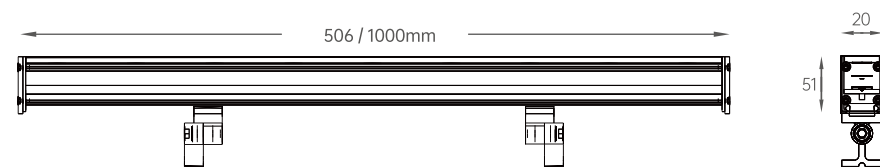

Drawing

Mounting Accessories

Controls

DMX ON/OFF 0-10V DALI TRIAC

*Triac only available in Europe Version