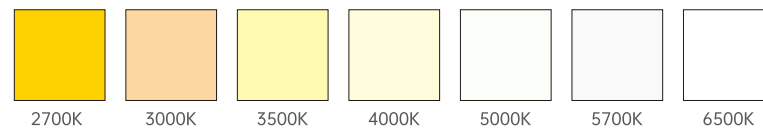

Decoline Mini Interior

Ceiling Recessed Static White

Features:

- 24VDC
- 6W@260mm, 12W@500mm, 24W@1000mm (Metric Dimension System)
  6W@300mm, 24W@1200mm (Imperial Dimension System)
- Delivered output over 100lm per watt @3000K narrow beam
- High density 6063 pure aluminium housing
- Nichia improved 3 SDCM

Drawing

Metric Dimension System

Imperial Dimension System

Certifications

Dimming Accessories

Controls

ON/OFF 0-10V DALI TRIAC PWM*

*use with Lumilime's dimming synchronizer for 0-10V and DALI to achieve high lumen efficiency dimming

LED Colors

Optical Distributions

Body Finish