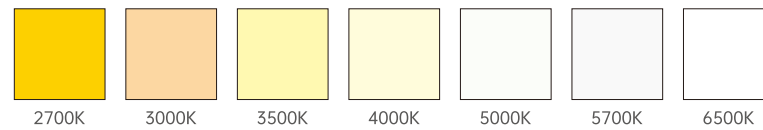

Decoline

Dynamic White

Features:

- 24VDC
- 15W@313mm, 30W@605mm, 45W@900mm, 60W@1190mm
- High design 6063 pure aluminium housing
- Nichia improved 3 SDCM
- DMX/RDM control

Drawing

Mounting Accessories

Optical Accessories

Certifications

Body Finishes

*customized color available

Controls

DMX RDM

LED Colors

Optical Distributions