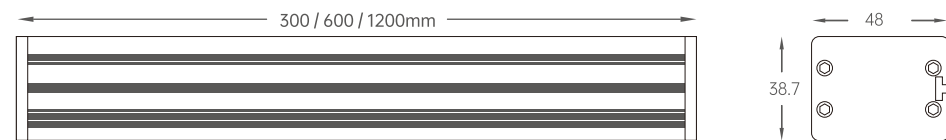

Decoline Radiant Mega

Static White

Features:

- 24VDC
- 17.5W@300mm , 35W@600mm , 70W@1200mm
- 6063 high density extruded aluminium alloy
- Nichia / Osram 3 SCDM LED

Drawing

Mounting Accessories

Optical Accessories

Certifications

CE RoHS IP66

Body Finishes

*customized color available

Controls

ON/OFF 0-10V DALI TRIAC

*Triac only available in Europe Version

LED Colors

Optical Distributions