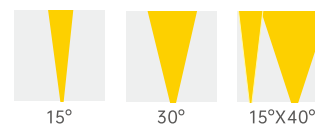

Optical Distributions