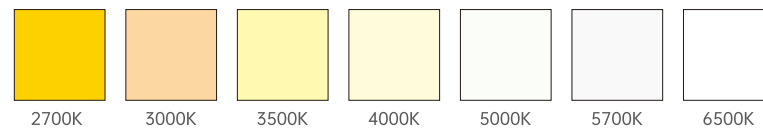

Certifications

LED Colors