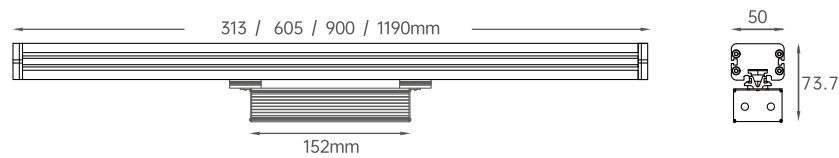

Decoline

RGB/RGBW Combined Source

Features:

- 24VDC
- 15W@313mm, 30W@605mm, 45W@900mm, 60W@1190mm
- High design 6063 pure aluminium housing
- Osram die RGBW combined diode
- DMX/RDM control

Drawing

Mounting Accessories

Optical Accessories

Certifications

Body Finishes

*customized color available

Controls

DMX RDM

LED Colors

Optical Distributions