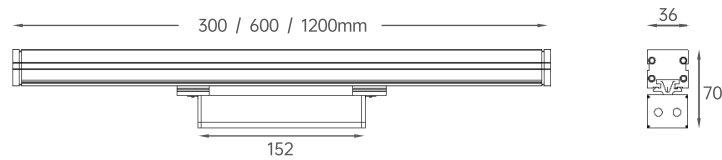

Decoline Mini

RGB/RGBW Combined Source

Features:

- 24VDC
- 9W@300mm, 18W@600mm, 36W@1200mm
- High density 6063 pure aluminium housing
- Osram die RGBW combined diode
- DMX/RDM control

Drawing

Mounting Accessories

Optical Accessories

Certifications

Body Finishes

*customized color available

Controls

DMX RDM

LED Colors

Optical Distributions