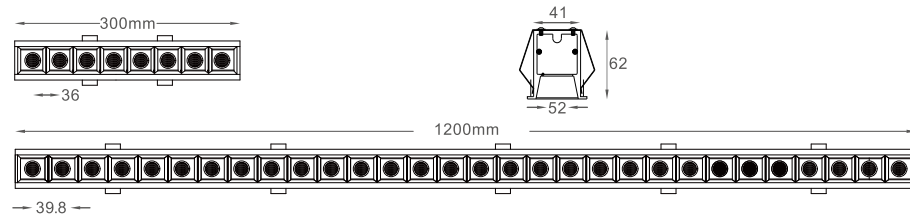

Imperial Dimension System

Certifications