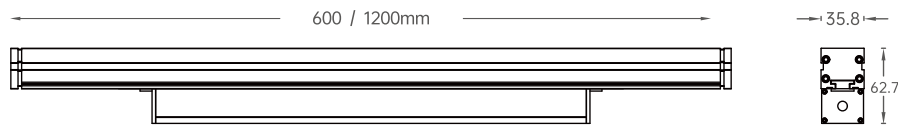

Decoline Mini Pro

RGB/RGBW Combined Source

Features:

- 100-277VAC
- 6W@600mm, 36W@1200mm
- High density 6063 pure aluminium housing
- Osram die RGBW combined diode
- Flickering free product design
- DMX/RDM control

Drawing

Mounting Accessories

Optical Accessories

Certifications

Body Finishes

*customized color available

Controls

DMX RDM

LED Colors

Optical Distributions