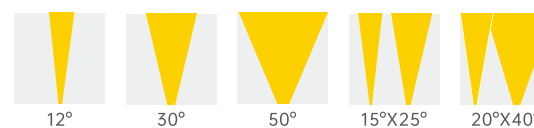

Optical Distributions