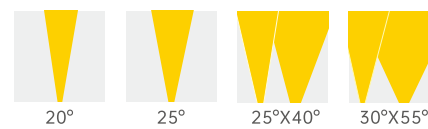

Optical Distributions