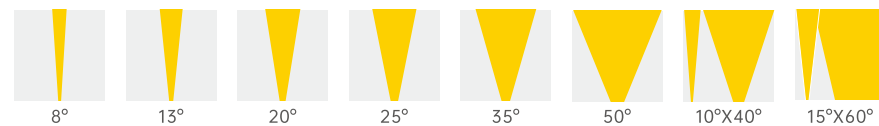

Optical Distributions