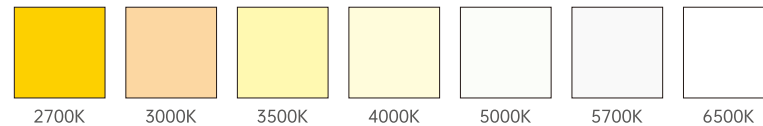

Decoline Slim Pro

Static White

Features:

- 100-277VAC
- 9W@300mm, 18W@600mm, 27W@900mm, 36W@1200mm
- Delivered output over 90lm per watt @3000k narrow beam
- High density 6063 pure aluminium housing
- Flickering free product design
- Osram 3 SDCM

Drawing

Mounting Accessories

Optical Accessories

Certifications

Body Finishes

*customized color available

Controls

ON/OFF 0-10V DALI TRIAC

*Triac only available in Europe Version

LED Colors

Optical Distributions