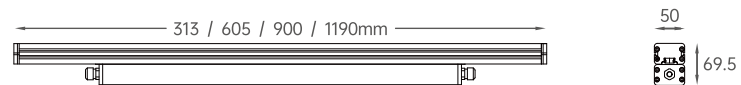

Decolight Pro

Static White

Features:

- 100-277VAC
- 9W@313mm, 18W@605mm, 27W@900mm, 36W@1190mm
- Delivered output over 100lm per watt @3000k narrow beam
- High density 6063 pure aluminium housing
- Flickering free product design
- Nichia improved 3 SDCM

Drawing

Mounting Accessories

Optical Accessories

Certifications

Body Finishes

*customized color available

Controls

ON/OFF 0-10V DALI TRIAC

LED Colors

Optical Distributions