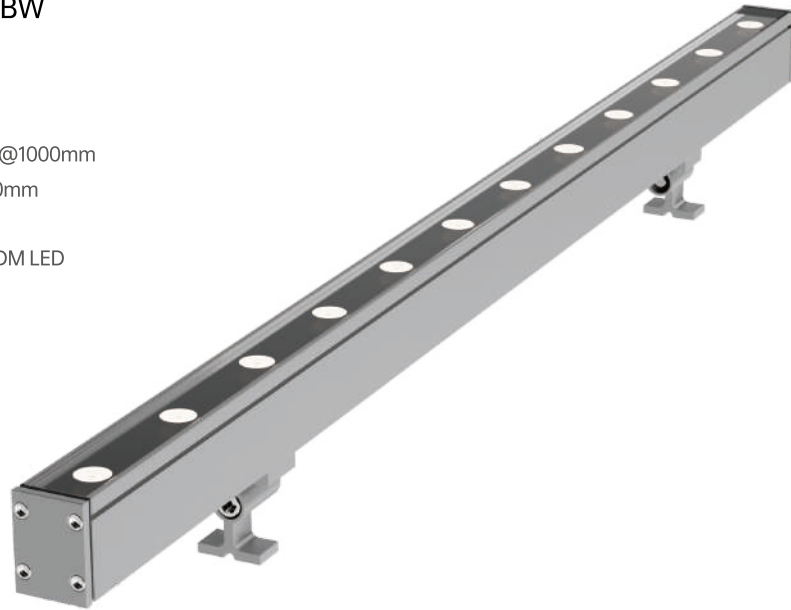

Slim Light

Static white and RGBW

Features:

- 24VDC
- 11W@506mm , 22W@1000mm
- Ultra slim profile 20mm
- RGBW as Option
- Nichia / Osram 3 SCDM LED