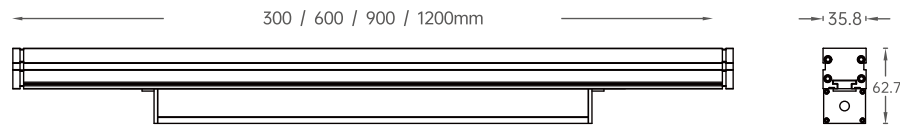

Decoline Mini Pro

Static White

Features:

- 100-277VAC
- 9W@300mm, 18W@600mm, 27W@900mm, 36W@1200mm
- Delivered output over 90lm per watt @3000k narrow beam
- High design 6063 pure aluminium housing
- Flickering free product design
- Osram 3 SDCM

Drawing

Mounting Accessories

Optical Accessories

Certifications

Body Finishes

Controls

ON/OFF 0-10V DALI TRIAC

*Triac only available in Europe Version

LED Colors

Optical Distributions