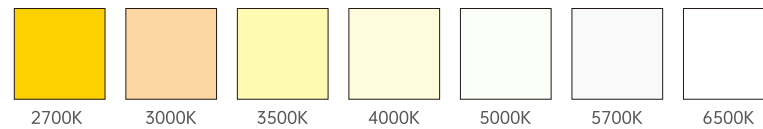

Decoline Pro 3

Static White

Features:

- 100-277VAC
- 9W@313mm, 18W@605mm, 27W@900mm, 36W@1190mm
- 6063 high density extruded aluminium alloy
- Nichia / Osram 3 SCDM LED

Drawing

Mounting Accessories

Certifications

Optical Accessories

Body Finishes

*customized color available

Controls

DMX RDM ON/OFF 0-10V DALI TRIAC

*Triac only available in Europe Version

LED Colors

Optical Distributions