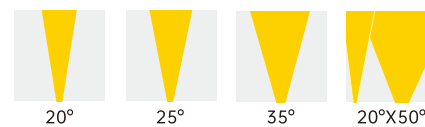

Optical Distributions