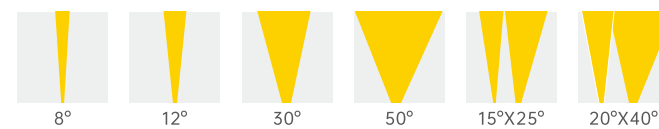

Optical Distributions