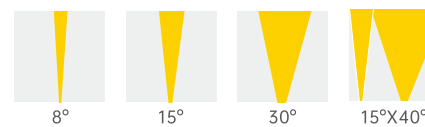

Optical Distributions