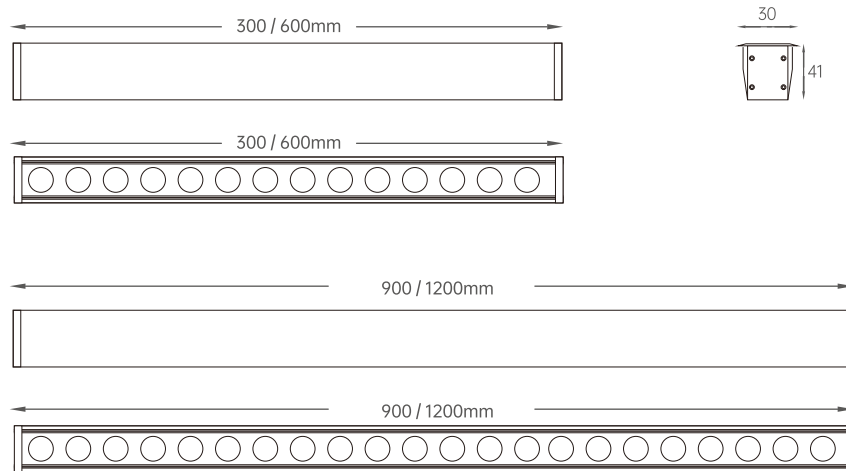

Decoline Spot Interior

Static White

Features:

- 24VDC
- 9W@300mm , 18W@600mm , 27W@900mm , 36W@1200mm
- 6063 aluminium alloy profile lamp body plus stainless steel panel
- Nichia / Osram 3 SCDM LED

Drawing

LED Colors

Controls

ON/OFF 0-10V DALI TRIAC

*Triac only available in Europe Version

Body Finishes

*customized color available

Certifications

CE IP44

Optical Distributions