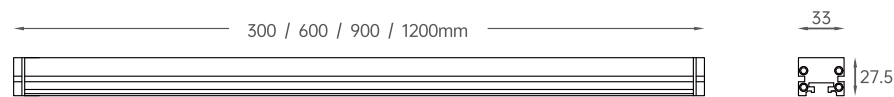

Decoline Slim

Static White

Features:

- 24VDC
- 8W@300mm, 16W@600mm, 24W@900mm, 32W@1200mm
- Delivered output over 90lm per watt @3000K narrow beam
- High density 6063 pure aluminium housing
- Osram 3 SDCM

Drawing

Mounting Accessories

Optical Accessories

Body Finishes

Dimming Accessories

Controls

ON/OFF 0-10V DALI TRIAC PWM*

*use with Lumilime's dimming synchronizer for 0-10V and DALI to achieve high lumen efficiency dimming

Certifications

LED Colors

Optical Distributions