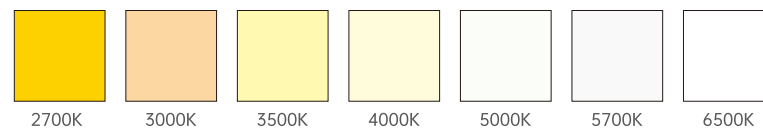

Decoline 3

Static White

Features:

- 24VDC
- 9W@313mm, 18W@605mm, 27W@900mm, 36W@1190mm
- 6063 high density extruded aluminium alloy
- Nichia / Osram 3 SCDM LED

Drawing

Mounting Accessories

Certifications

Optical Accessories

Body Finishes

*customized color available

Controls

ON/OFF 0-10V DALI TRIAC

*Triac only available in Europe Version

LED Colors

Optical Distributions