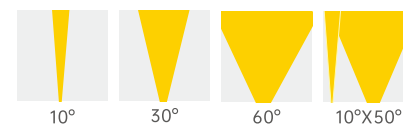

LED Colors

Optical Distributions

Decoline 3

Static White

Features:

- 24VDC
- 9W@313mm, 18W@605mm, 27W@900mm, 36W@1190mm
- 6063 high density extruded aluminium alloy
- Nichia / Osram 3 SCDM LED

Drawing

Mounting Accessories