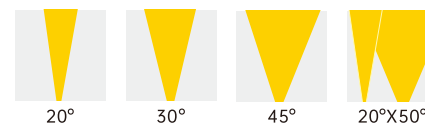

LED Colors

Optical Distributions

Decoline Slim Pro

Static White

Features:

- 100-277VAC
- 9W@300mm, 18W@600mm, 27W@900mm, 36W@1200mm
- Delivered output over 90lm per watt @3000k narrow beam
- High density 6063 pure aluminium housing
- Flickering free product design
- Osram 3 SDCM