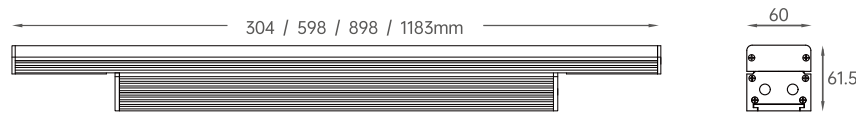

Drawing

Mounting Accessories

Optical Accessories

Certifications

CE RoHS IP66