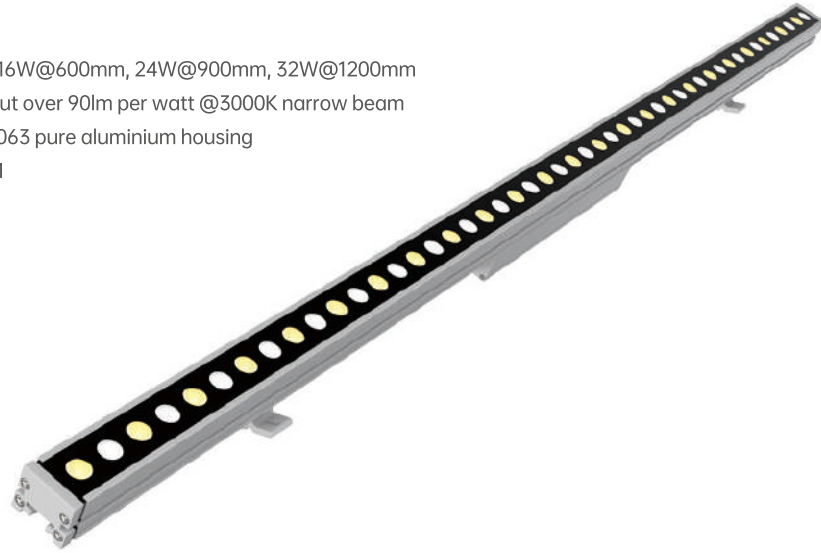

Certifications

LED Colors

Optical Distributions

Decoline Slim

Dynamic White

Features:

- 24VDC
- 8W@300mm, 16W@600mm, 24W@900mm, 32W@1200mm
- Delivered output over 90lm per watt @3000K narrow beam
- High density 6063 pure aluminium housing
- Osram 3 SDCM