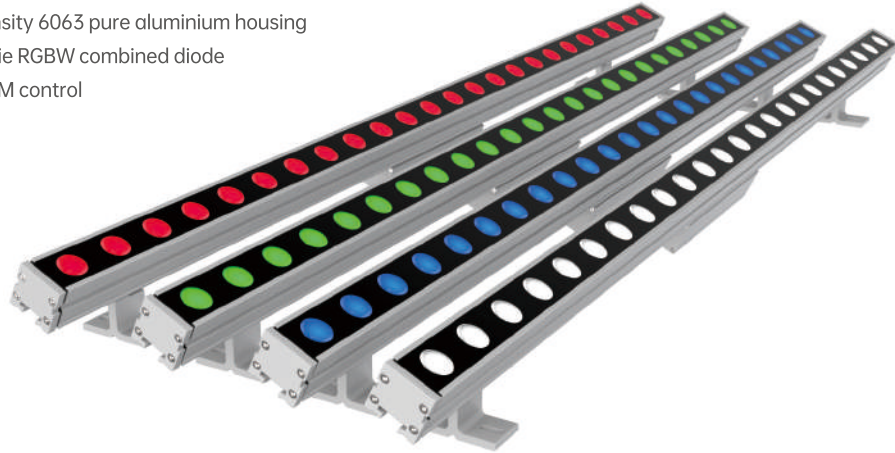

LED Colors

Optical Distributions

Decoline Mini

RGB/RGBW Combined Source

Features:

- 24VDC
- 9W@300mm, 18W@600mm, 36W@1200mm
- High density 6063 pure aluminium housing
- Osram die RGBW combined diode
- DMX/RDM control