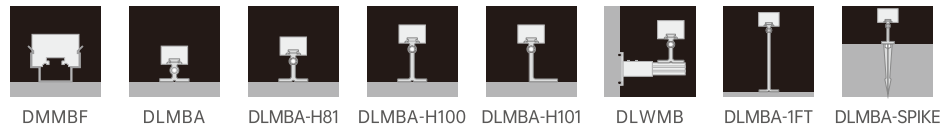

Decoline Mini

Static White

Features:

- 24VDC
- 6W@260mm, 12W@500mm, 24W@1000mm
- Delivered output over 90 lm per watt @3000k narrow beam
- High density 6063 pure aluminium housing
- Osram 3 SDCM

Drawing

Mounting Accessories