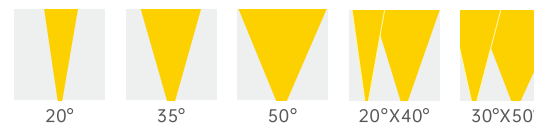

Optical Distributions