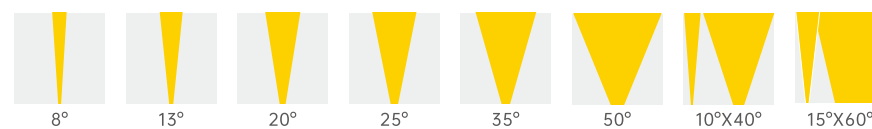

Optical Distributions