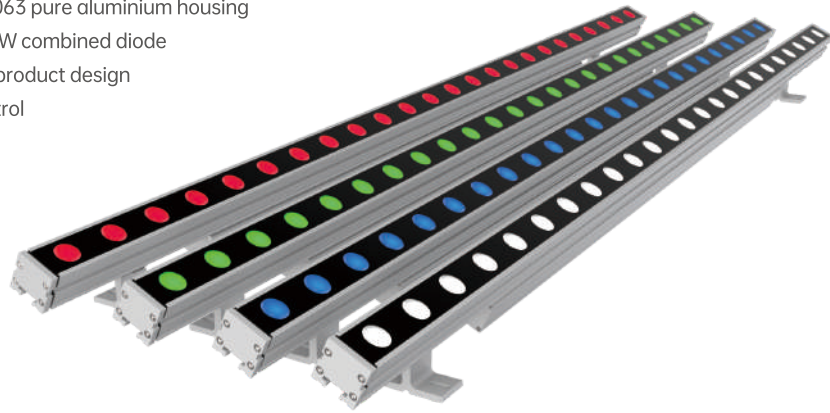

Decoline Mini Pro

RGB/RGBW Combined Source

Features:

- 100-277VAC
- 6W@600mm, 36W@1200mm
- High density 6063 pure aluminium housing
- Osram die RGBW combined diode
- Flickering free product design
- DMX/RDM control