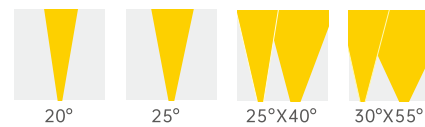

Optical Distributions