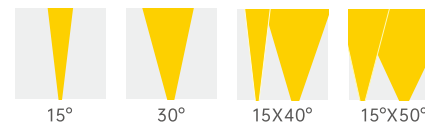

Optical Distributions

15° 30° 15X40° 15°X50°