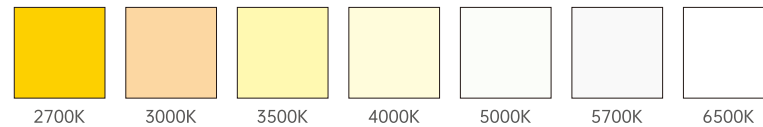

Optical Accessories

LED Colors