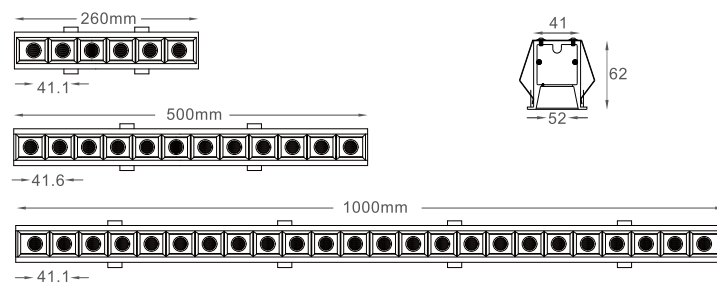

Drawing

Metric Dimension System