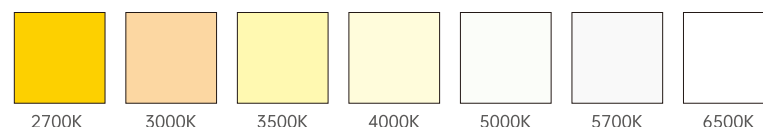

Body Finishes

RAL9006 RAL9011 RAL9001

**customized color available*

Controls

ON/OFF 0-10V DALI TRIAC

**Triac only available in Europe Version*

LED Colors

2700K 3000K 3500K 4000K 5000K 5700K 6500K