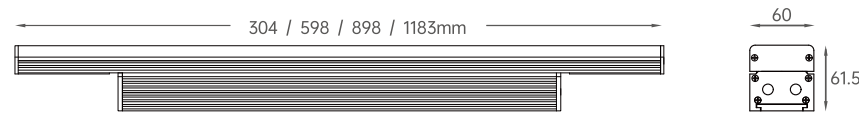

Decoline Plus

RGB/RGBW Combined Source

Features:

- 100-277VAC
- 12W@304mm, 24W@598mm, 36W@898mm, 48W@1183mm
- Smart pixel selectable RDM interface option available*
- High density 6063 pure aluminium housing
- Flickering free product design
- Osram die RGBW combined diode
- DMX/RDM control

Drawing

Mounting Accessories

Optical Accessories

Certifications

RoHS IP66

Body Finishes

*customized color available

Controls

DMX RDM

LED Colors

Optical Distributions