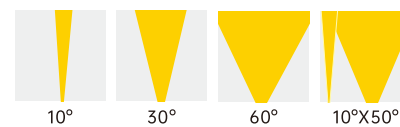

Optical Distributions