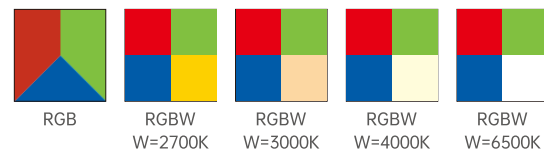

LED Colors

Optical Distributions

Decoline Mini Interior

Ceiling Recessed Static White

Features:

- 24VDC
- 6W@260mm, 12W@500mm, 24W@1000mm (Metric Dimension System)
6W@300mm, 24W@1200mm (Imperial Dimension System)
- Delivered output over 100lm per watt @3000K narrow beam
- High density 6063 pure aluminium housing
- Nichia improved 3 SDCM