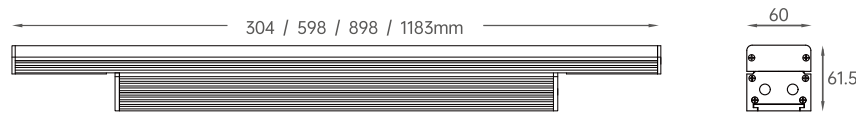

Decoline Plus

RGB/RGBW Alternating Source

Features:

- 100-277VAC
- 12W@304mm, 24W@598mm, 36W@898mm, 48W@1183mm
- High density 6063 pure aluminium housing
- Osram RGBW alternating diode
- Flickering free product design
- DMX/RDM control

Drawing

Mounting Accessories

Optical Accessories

Certifications

RoHS IP66

Body Finishes

*customized color available

Controls

DMX RDM

LED Colors

Optical Distributions